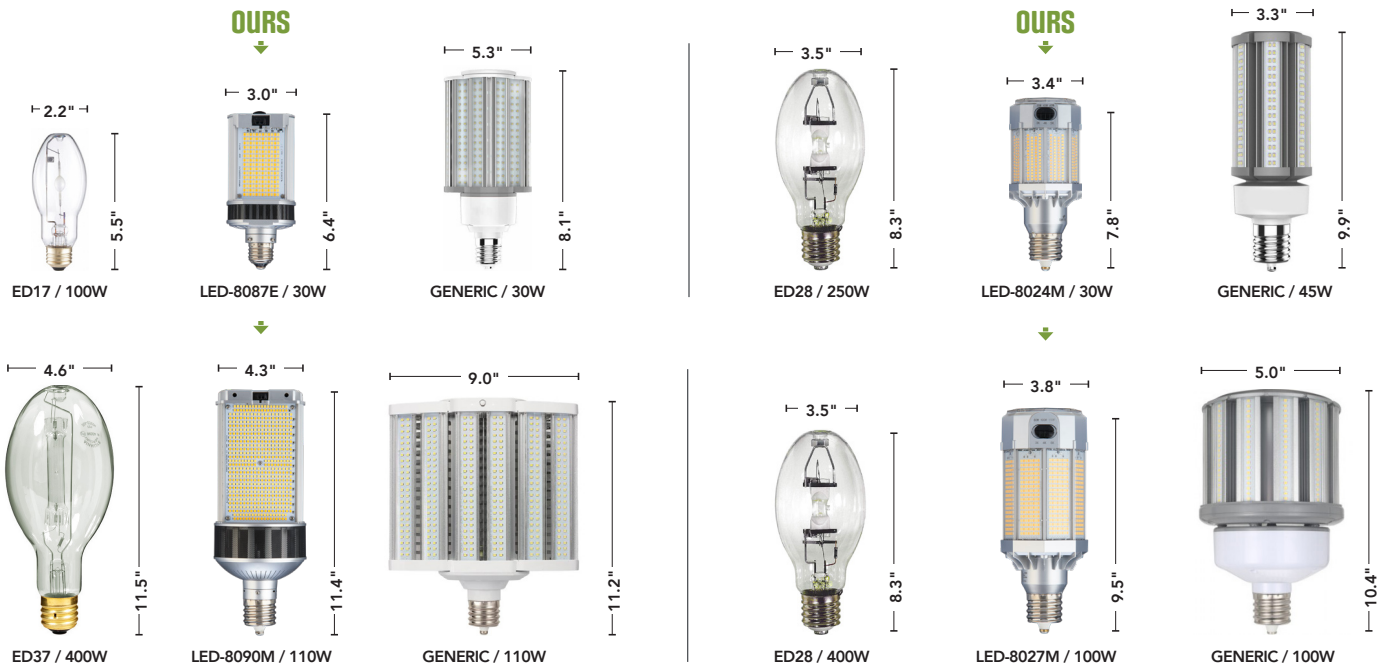

Light Efficient Design

Streamline your inventory w/ SUPERFLEX & FLEXCOLOR

SUPERflex SWITCH BETWEEN 3 WATTS & 3 COLOR TEMPS

flexCOLOR SWITCH BETWEEN 3 COLOR TEMPS

SMALLER — BECAUSE SIZE DOES MATTER

Light Efficient Design

847.380.3540 • led-llc.com • sales@led-llc.com

	MODEL NUMBER	REPLACES	WATTAGE	COLOR	LUMENS	BASE	RANK*	
	LED-8037E345-A	50W	10W	FLEXCOLOR 3000K/4000K/5000K	1550/ 1610 /1650	E26	TOP 15	
	LED-8038E345-A	70W	14W		1850/ 1950 /1990	E26	TOP 6	
	LED-8039E345-A	100W	18W		2450/ 2560 /2610	E26		
	LED-8039M345-A					EX39	TOP 20	
	LED-8017E345-G3	150W INC	20W	FLEXCOLOR 3000K/4000K/5000K	2400/ 2700 /2600	E26	NEW!	
	LED-8018E345-G3	200W INC	25W		3000/ 3375 /3250	E26		
	LED-8019E345-G3	300W INC	35W		4200/ 4725 /4550	E26		
	LED-8019M345-G3	175W HID				EX39		
	LED-8020M345-G3	250W HID	45W		5400/ 6075 /5850	EX39		
	LED-8021M345-G3	320W HID	65W		7800/ 8775 /8450	EX39		
	LED-8029E345-A-FW	70W/100W/150W	FLEXWATT 12W/ 18W /24W	FLEXCOLOR 3000K/4000K/5000K	1550-3360	E26	TOP 6	
	LED-8029M345-A-FW					EX39	TOP 10	
	LED-8024E345-G7-FW	175W/250W/320W	FLEXWATT 35W/ 45W /60W		5140-8870	E26	TOP 6	
	LED-8024M345-G7-FW					EX39		
LED-8027M345-G7-FW	320W-400W	FLEXWATT 80W/ 100W /110W	11370-15730	EX39	TOP 6			
	LED-8087E345D-G4	100W	30W	FLEXCOLOR 3000K/4000K/5000K	3500/ 4200 /4300	E26	TOP 10	
	LED-8087M345D-G4					EX39	TOP 20	
	LED-8088E345D-G4	175W	50W		6400/ 6900 /7200	E26	TOP 15	
	LED-8088M345D-G4					EX39	TOP 10	
	LED-8089M345D-G4	250W	80W		10600/ 10700 /10800	EX39	TOP 15	
	LED-8090M345D-G4	400W	110W		14500/ 15400 /15700	EX39	TOP 10	
	LED-8090M345D-G4-HV					EX39	TOP 15	
	LED-8236M345D	250W	95W	FLEXCOLOR 3000K/4000K/5000K	13700/ 14400 /14600	EX39	TOP 20	
	LED-8232M345D	400W	140W				19900/ 20900 /21100	TOP 15
	LED-8232M345D-HV							TOP 20

DEFAULT LUMENS AND SETTINGS ARE SHOWN IN BOLD.

* UNIT SALES RANK

 All units available in 347V

Light Efficient Design

847.380.3540 • led-llc.com • sales@led-llc.com