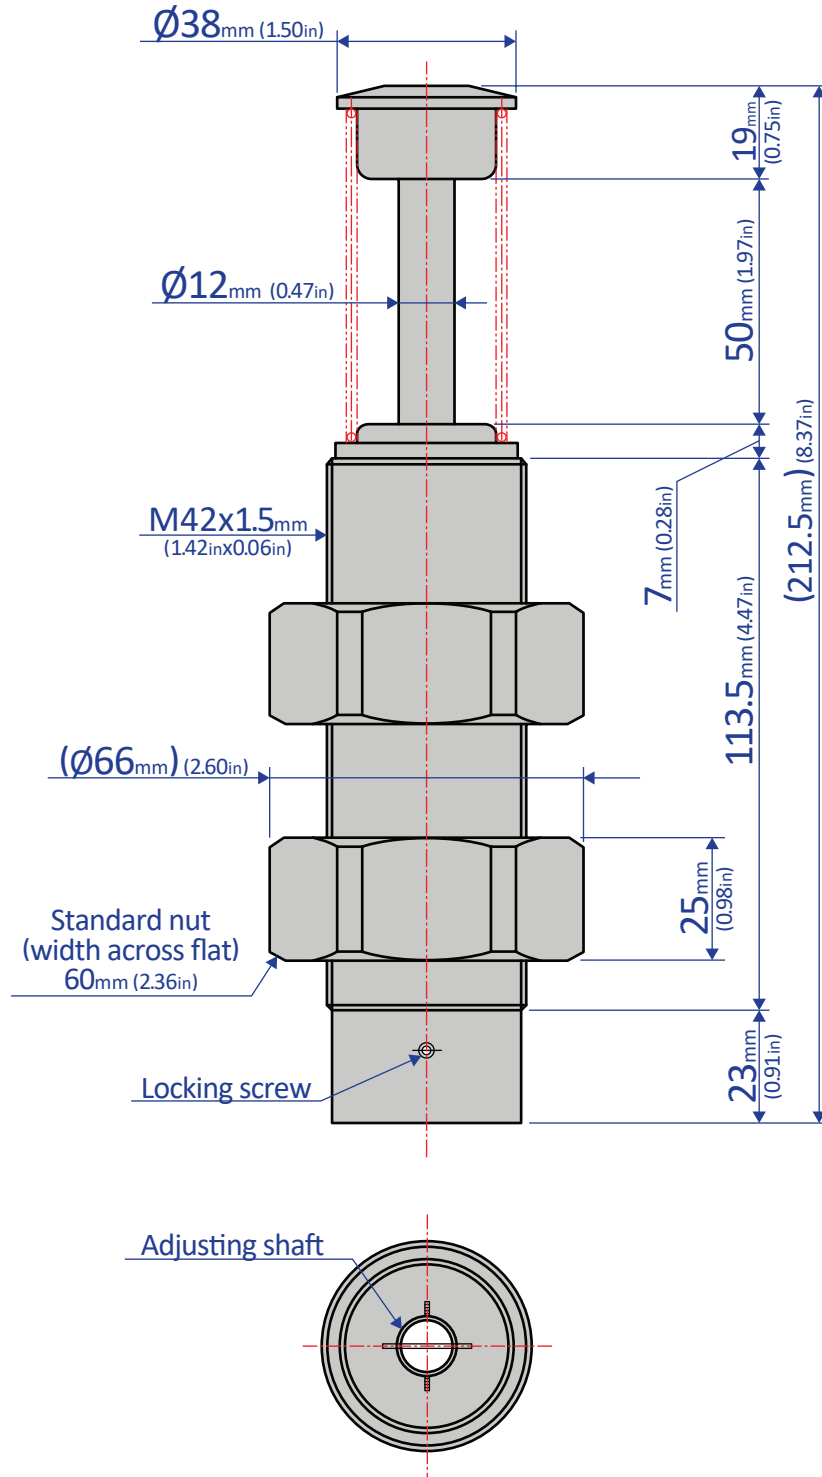

FA-4250YD-C

SHOCK ABSORBER - ADJUSTABLE

Bansbach
easylift[®]

50 West Drive • Melbourne, Florida 32904
(321) 253-1999 • www.easylift.com • www.damper.net