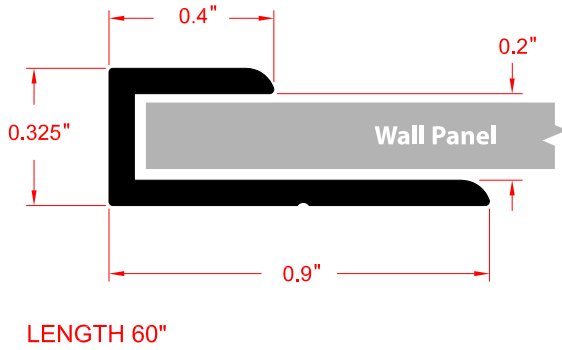

DumaWall - J-Trim

DumaWall - L-Trim

DumaWall - Inside/Outside Corner Trim
(For 4.2mm Thick Panel)

DumaWall - Inside/Outside Corner Trim
(For 5.0mm Thick Panel)

LENGTH 60"
4.2MM DUMAWALL PANEL

LENGTH 60"
5.0MM DUMAWALL PANEL