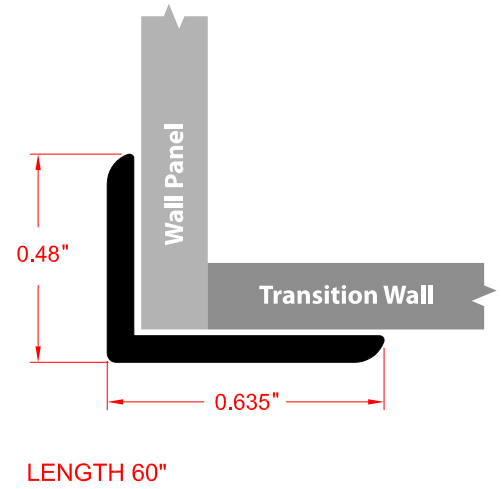

DumaWall - J-Trim

DumaWall - L-Trim

DumaWall - Inside/Outside Corner Trim
(For 4.2mm Thick Panel)

DumaWall - Inside/Outside Corner Trim
(For 5.0mm Thick Panel)

LENGTH 60"
4.2MM DUMAWALL PANEL

LENGTH 60"
5.0MM DUMAWALL PANEL