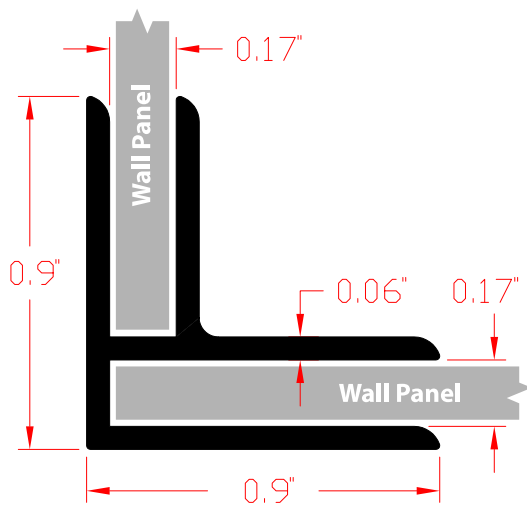

DumaWall - J-Trim

DumaWall - L-Trim

DumaWall - Inside/Outside Corner Trim
(For 4.2mm Thick Panel)

DumaWall - Inside/Outside Corner Trim
(For 5.0mm Thick Panel)

LENGTH 60"
4.2MM DUMAWALL PANEL

LENGTH 60"
5.0MM DUMAWALL PANEL