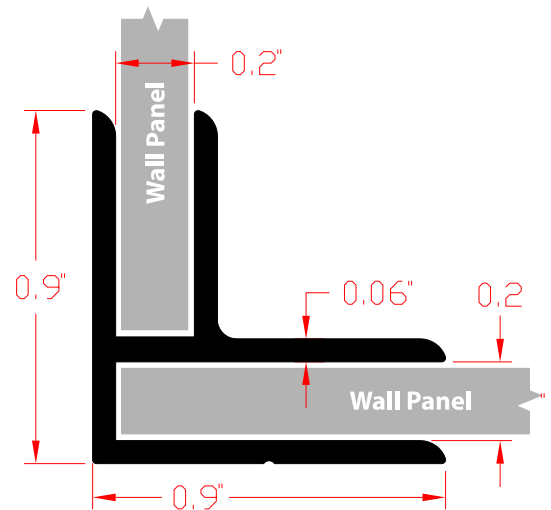

DumaWall - J-Trim

DumaWall - L-Trim

DumaWall - Inside/Outside Corner Trim
(For 4.2mm Thick Panel)

DumaWall - Inside/Outside Corner Trim
(For 5.0mm Thick Panel)

LENGTH 60"
4.2MM DUMAWALL PANEL

LENGTH 60"
5.0MM DUMAWALL PANEL