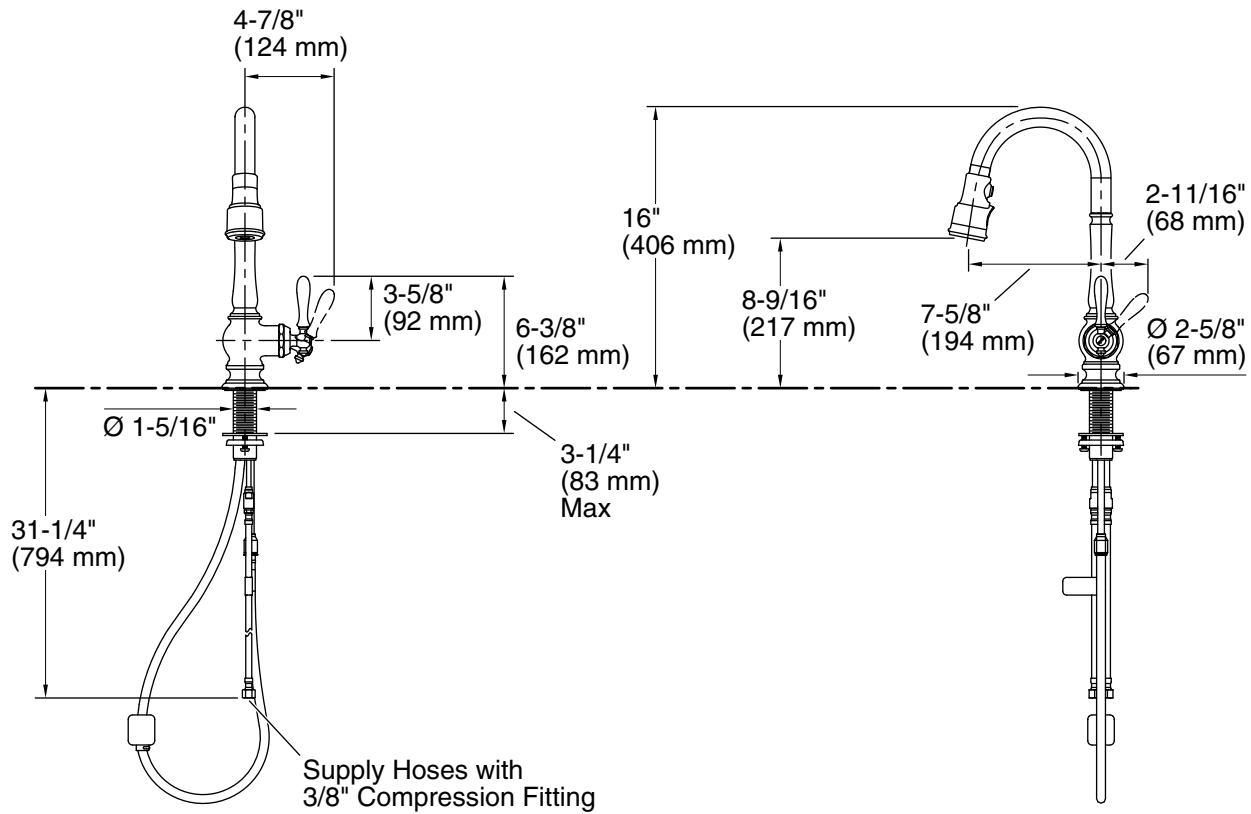

Installation

- Single-hole installation (3-hole escutcheon sold separately).

Adapters, Rough-in and Extension Kits

1012715 Range: 3-1/4" (83 mm) -
5-3/8" (137 mm)

Recommended Products/Accessories

1167289 1.5 GPM [5.7 l/min] Low Flow Kit
K-99272 Three-Hole Kitchen Faucet Escutcheon
K-77685 Single-Cartridge Water Filtration System
K-77686 Double-Cartridge Water Filtration System
K-77687 single replacement filter cartridge
K-77688 Replacement Filter Cartridges, Two-Pack
K-23723 Faucet cleaner

Technical Information

All product dimensions are nominal.

Spout:

Spout reach: 7-5/8" (193 mm)

Notes

Install this product according to the installation guide.

Meets all local plumbing codes for backflow prevention requirements.