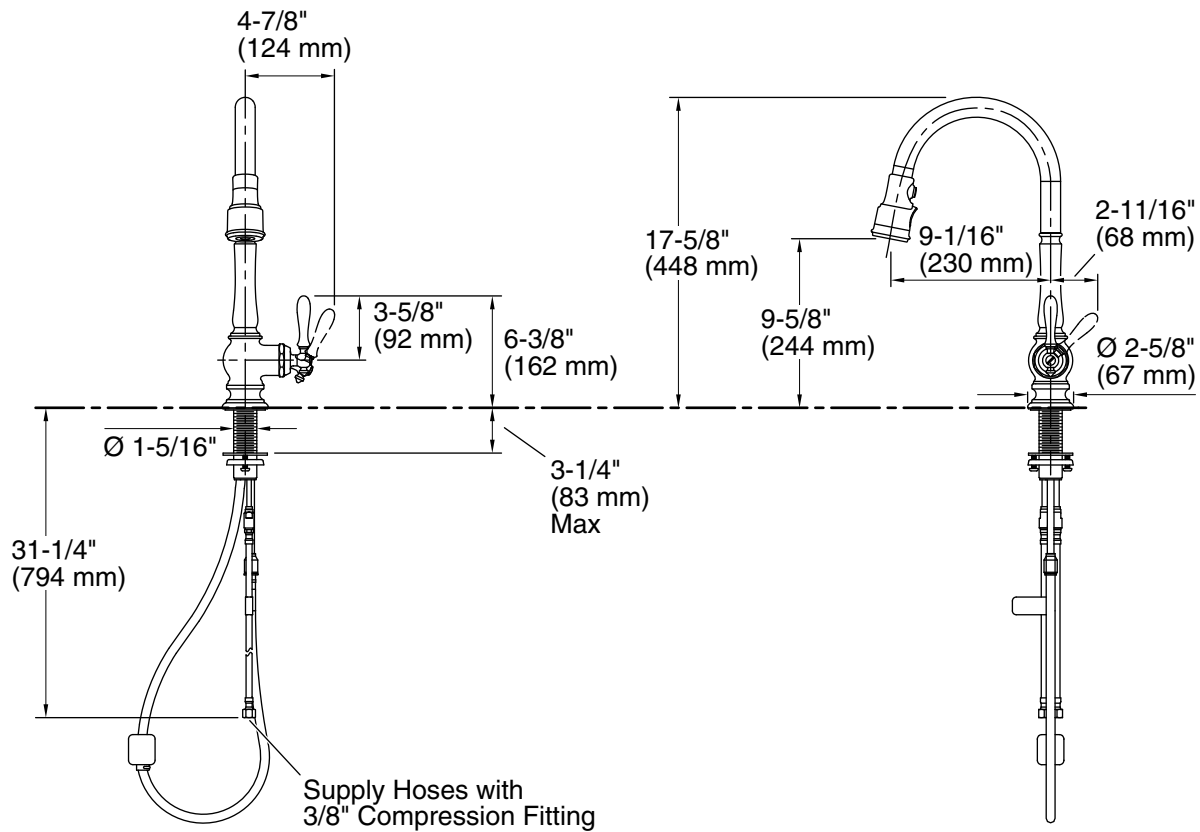

Adapters, Rough-in and Extension Kits

1012715 Range: 3-1/4" (83 mm) -
 5-3/8" (137 mm)

Optional Products/Accessories

K-99272 Three-Hole Kitchen Faucet Escutcheon

ADA **CSA B651**

Codes/Standards

ASME A112.18.1/CSA B125.1
 NSF/ANSI 61
 NSF/ANSI 372
 All applicable US Federal and State material regulations
 DOE - Energy Policy Act 1992
 California Energy Commission (CEC)
 ADA
 ICC/ANSI A117.1
 CSA B651

Technical Information

All product dimensions are nominal.

Spout:

Spout reach: 9-1/16" (231 mm)

Notes

Install this product according to the installation guide.

Meets all local plumbing codes for backflow prevention requirements.