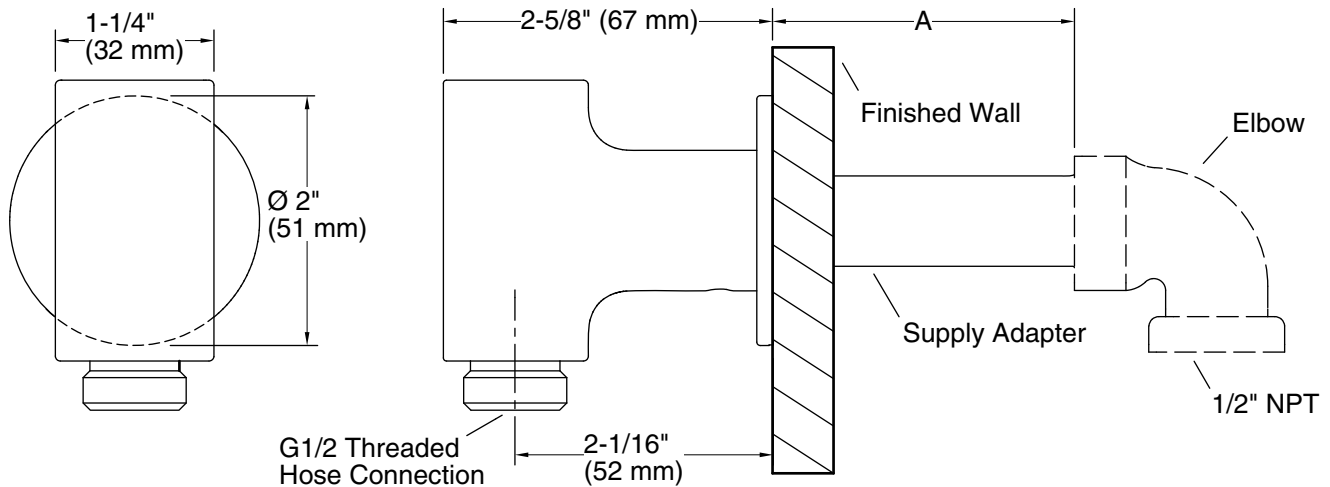

*Sold Separately

Technical Information

All product dimensions are nominal.

Drain included: No

Notes

Install this product according to the installation guide.

If dimension "A" is between 1-13/16" (46 mm) and 2-5/16" (59 mm) use the included supply adapter. For the other dimensions, order the appropriate supply adapter.