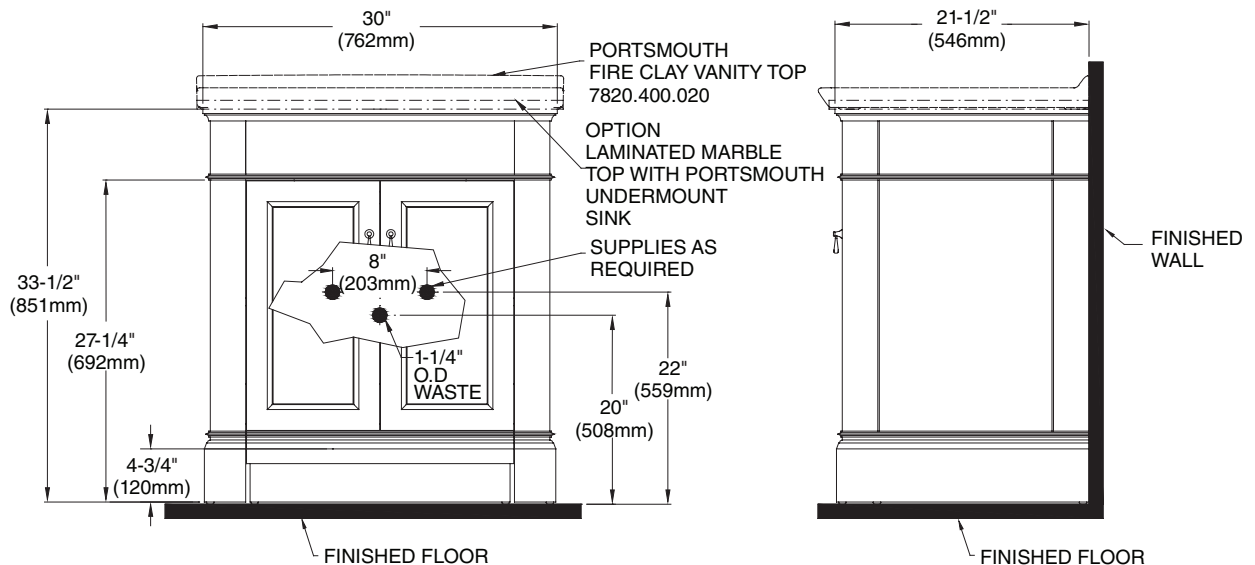

#### Nominal Dimensions:

30" x 21-1/2" (762 x 546mm)

33-1/2" height (851mm)

#### To Be Specified (Required):

- ❑ 0615.000 Portsmouth vitreous china undercounter sink (White - 020) Use with laminated marble top (supplied by others).

or

- ❑ 7820.400 Portsmouth Fire Clay Vanity Top, with faucet holes on 4" (102mm) centers
- ❑ 7820.800 Portsmouth Fire Clay Vanity Top, with faucet holes on 8" (203mm) centers

#### NOTES:

\* DIMENSIONS SHOWN FOR LOCATION OF SUPPLIES AND "P" TRAP ARE SUGGESTED.

▼ ANCHOR SCREWS FOR LAVATORY AND PEDESTAL NOT INCLUDED.

- FITTINGS NOT INCLUDED AND MUST BE ORDERED SEPARATELY.  
PROVIDE SUITABLE REINFORCEMENT FOR ALL WALL SUPPORTS.

**IMPORTANT:** Dimensions of fixtures are nominal and may vary within the range of tolerances established by ANSI Standard A112.19.9M. These measurements are subject to change or cancellation. No responsibility is assumed for use of superseded or voided pages.