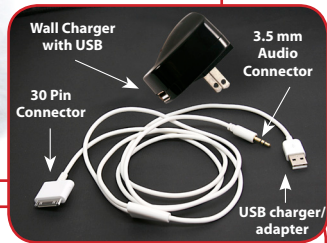

**S805A/SW805A Stereo Multimedia 50 WATT Amplifier**

**iPod Cable and Adapter**

- iPhone 30 pin adapter to USB (for charging) and 3.5mm audio out
  - Charge iPhone at lectern and play music out to lectern PA at the same time
  - One end has a 30-pin connector that attaches to the bottom of your iPad®, iPhone®, or iPod®, the other end splits into a 1/8" (3.5mm) stereo audio plug and a standard USB connector
  - Plug the audio into the 'aux in' of your lectern PA system to listen to quality, line-out audio
  - USB Line Out Dock Cable provides high-quality line out audio from the dock connector of your iPad, iPhone, or iPod while simultaneously charging
- \$1732 iPod Cable and Adapter - \$49.99**

**NEVER RUN OUT OF POWER GUARANTEE**

**ALL SOLD SEPARATELY.**

The **S805A/SW805A** works with most microphones, including condenser, dynamic and wireless units. The condenser (electret) input includes phantom power. All 3 mic inputs can be used simultaneously. Tape record your multimedia presentation as it is happening - or provide a mixed output to the room's built in sound system that you control.

- ✓ **50 watts nominal output;** 25 watts per channel. All integrated circuit design.
- ✓ **Auxiliary input jack** - Make your own computer or video projector programs heard by connecting them to the stereo line input with separate volume and tone control or add pre-recorded music via CD, tape player, MP3, or iPod. **LINE IN** - for iPhone, iPod, iPad, MP3, MP4, projector, CD, etc. with separate volume control. Capture your audience's attention with a mixed media presentation by adding background music and sound files from your iPod or iPhone when you add a S1732 cable.