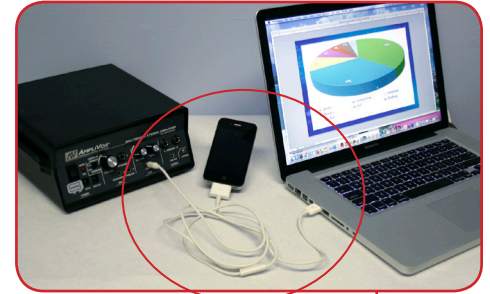

LINE IN - for iPhone, iPod, iPad, MP3, MP4, projector, CD, etc. with separate volume control

S805A/SW805A Stereo Multimedia 50 WATT Amplifier