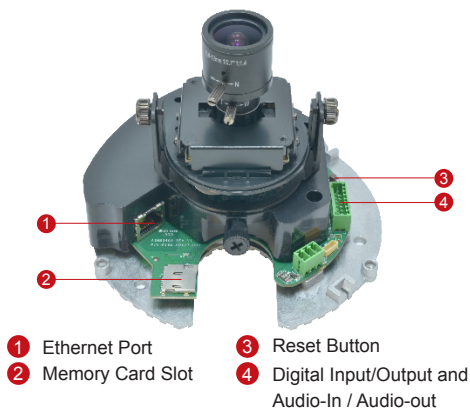

# D62A

2MP Indoor Dome with SLLS, Vari-focal Lens

- 2 Megapixel with 1080p
- Superior Low Light Sensitivity
- Vari-focal Lens with f2.8-12mm / F1.4
- 30 fps at 1920 x 1080
- Vandal Resistant (IK09)

## PHOTO INDICATION

- 1 Ethernet Port
- 2 Memory Card Slot
- 3 Reset Button
- 4 Digital Input/Output and Audio-In / Audio-out

\* For more mounting solutions, please refer to Project Planner on [www.acti.com](http://www.acti.com)

**PRODUCT SPECIFICATION****D62A****• Device**

Device Type	Indoor Dome Camera
Image Sensor	Progressive Scan CMOS
Sensor Size	1/2.8"
Effective Pixels	1984 (H) x 1225 (V) (2.43 MP)
Horizontal Resolution	1100 TVL
Day / Night	No
Low Light Sensitivity	Superior
Minimum Illumination	Color: 0.1 lux at F1.4 (30 IRE, 2400°K)
Mechanical IR Cut Filter	No
IR Sensitivity Range	No
IR LED	No
Electronic Shutter	1/5 ~ 1/2,000 sec (manual mode); 1/5 ~ 1/10,000 sec (auto mode)
S/N Ratio	52 dB

**• Interface**

Digital Input	1, Terminal block
Digital Output	1, Terminal block
Local Storage	MicroSDHC/MicroSDXC memory card slot (card not included)

**• General**

Power Source / Consumption	PoE Class 2 (IEEE802.3af) / 4.37W
Weight	514 g (1.133 lb)
Dimensions (Ø x H)	146 mm x 114 mm (5.75" x 4.5")
Environmental Casing	Vandal resistant (IK09 rated); Transparent dome cover
Mount Type	Surface, Pendant, Wall, Corner, Pole, Flush, Gang Box
Starting Temperature	-10°C ~ 50°C (14°F ~ 122°F)
Operating Temperature	-10°C ~ 50°C (14°F ~ 122°F)
Operating Humidity	10% ~ 85% RH
Approvals	CE (EN 55022 Class B, EN 55024), FCC (Part15 Subpart B Class B), IK09, UL (for optional PoE injector)