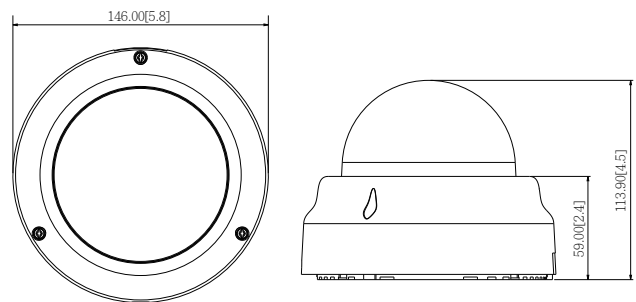

## DIMENSION DIAGRAM

Unit: mm [inch]

**• Interface**

Digital Input	1, Terminal block
Digital Output	1, Terminal block
Local Storage	MicroSDHC/MicroSDXC memory card slot (card not included)

**• General**

Power Source / Consumption	PoE Class 2 (IEEE802.3af) / 4.37W
Weight	514 g (1.133 lb)
Dimensions (Ø x H)	146 mm x 114 mm (5.75" x 4.5")
Environmental Casing	Vandal resistant (IK09 rated); Transparent dome cover
Mount Type	Surface, Pendant, Wall, Corner, Pole, Flush, Gang Box
Starting Temperature	-10°C ~ 50°C (14°F ~ 122°F)
Operating Temperature	-10°C ~ 50°C (14°F ~ 122°F)
Operating Humidity	10% ~ 85% RH
Approvals	CE (EN 55022 Class B, EN 55024), FCC (Part15 Subpart B Class B), IK09, UL (for optional PoE injector)