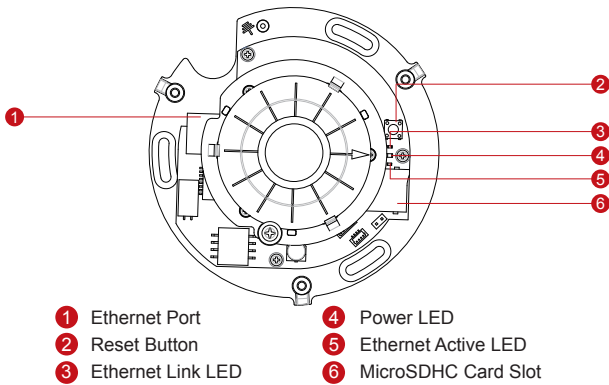

E96

5MP Indoor Mini Fisheye Dome with Basic WDR, Fixed lens

- 5 Megapixel
- Hemispheric Fisheye Lens with f1.19 mm/ F2.0
- Basic WDR
- 15 fps at 2592 x 1944
- Vandal Resistant (IK08)

PHOTO INDICATION

DIMENSION DIAGRAM

ACCESSORY OPTIONS

Dome Cover		
PDCX-1106		2-inch, smoke, non-vandal proof

PRODUCT SPECIFICATION

E96

• Device

Device Type	Indoor Mini Fisheye Dome
Image Sensor	Progressive Scan CMOS
Sensor Size	1/3.2"
Day / Night	No
Minimum Illumination	Color: 0.1 lux at F2.0 (30 IRE, 2400°K)
Mechanical IR Cut Filter	No
IR Sensitivity Range	No
IR LED	No
Electronic Shutter	1/5 ~ 1/2,000 sec (manual mode); 1/5 ~ 1/10,000 sec (auto mode)

• Lens

Focal Length / Aperture	Fixed focal, f1.19 mm / F2.0
Iris	Fixed iris
Focus	Fixed focus
Lens Mount	Board Mount
Horizontal Viewing Angle	180°
Viewing Angle Adjustment	Pan: ±90°; Tilt: 0° - 90°

• Video

• Interface

Local Storage	MicroSDHC memory card slot (card not included)
---------------	--

• General

Power Source / Consumption	PoE Class 1 (IEEE802.3af) / 2.91W
Weight	221 g (0.49 lb)
Dimensions (Ø x H)	110 mm x 58 mm (4.3" x 2.3")
Environmental Casing	Vandal Resistant (IK08); Transparent dome cover
Mount Type	Surface, Gang Box
Starting Temperature	-10°C ~ 50°C (14°F ~ 122°F)
Operating Temperature	-10°C ~ 50°C (14°F ~ 122°F)
Operating Humidity	10% ~ 85% RH
Approvals	CE (EN 55022 Class B, EN 55024), FCC (Part15 Subpart B Class B), IK08