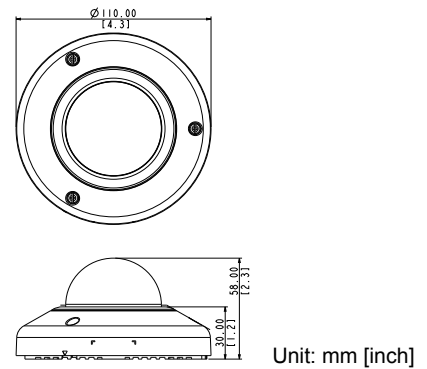

E96

5MP Indoor Mini Fisheye Dome with Basic WDR, Fixed lens

- 5 Megapixel
- Hemispheric Fisheye Lens with f1.19 mm/ F2.0
- Basic WDR
- 15 fps at 2592 x 1944
- Vandal Resistant (IK08)

PHOTO INDICATION

DIMENSION DIAGRAM

ACCESSORY OPTIONS

Dome Cover		
PDCX-1106		2-inch, smoke, non-vandal proof

PRODUCT SPECIFICATION

E96

• Device

Device Type	Indoor Mini Fisheye Dome
Image Sensor	Progressive Scan CMOS
Sensor Size	1/3.2"
Day / Night	No
Minimum Illumination	Color: 0.1 lux at F2.0 (30 IRE, 2400°K)
Mechanical IR Cut Filter	No
IR Sensitivity Range	No
IR LED	No
Electronic Shutter	1/5 ~ 1/2,000 sec (manual mode); 1/5 ~ 1/10,000 sec (auto mode)

• Lens

Focal Length / Aperture	Fixed focal, f1.19 mm / F2.0
Iris	Fixed iris
Focus	Fixed focus
Lens Mount	Board Mount
Horizontal Viewing Angle	180°
Viewing Angle Adjustment	Pan: ±90°; Tilt: 0° - 90°

• Video

• Interface

Local Storage	MicroSDHC memory card slot (card not included)
---------------	--

• General

Power Source / Consumption	PoE Class 1 (IEEE802.3af) / 2.91W
Weight	221 g (0.49 lb)
Dimensions (Ø x H)	110 mm x 58 mm (4.3" x 2.3")
Environmental Casing	Vandal Resistant (IK08); Transparent dome cover
Mount Type	Surface, Gang Box
Starting Temperature	-10°C ~ 50°C (14°F ~ 122°F)
Operating Temperature	-10°C ~ 50°C (14°F ~ 122°F)
Operating Humidity	10% ~ 85% RH
Approvals	CE (EN 55022 Class B, EN 55024), FCC (Part15 Subpart B Class B), IK08