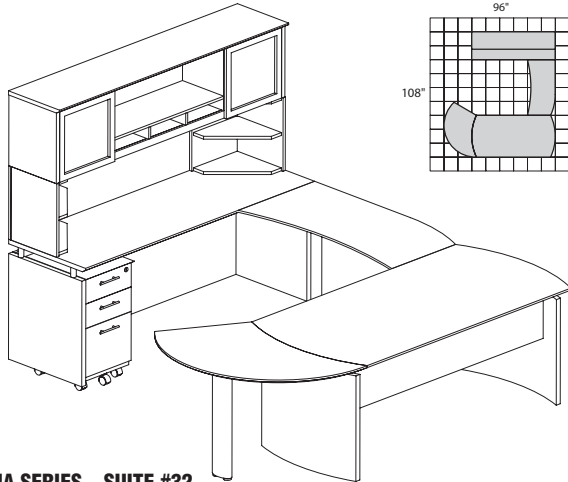

MEDINA SERIES TYPICALS

MEDINA SERIES – SUITE #32

Consists of:

QTY.	MODEL NO.	DESCRIPTION	LIST PRICE EACH
1	MND72	72"W Desk	$670
1	MNEXTR	Curved Desk Ext.	$405
1	ACD	Center Drawer	$165
1	MNBDGL	Bridge Left-Hand	$335
1	MNCNZ72	72"W Credenza	$435
1	MNH72	72"W Hutch	$775
1	MNBBF	Box Box File	$440
2	MNPO	Corner Supports	$110

MNT32

TOTAL: $3445