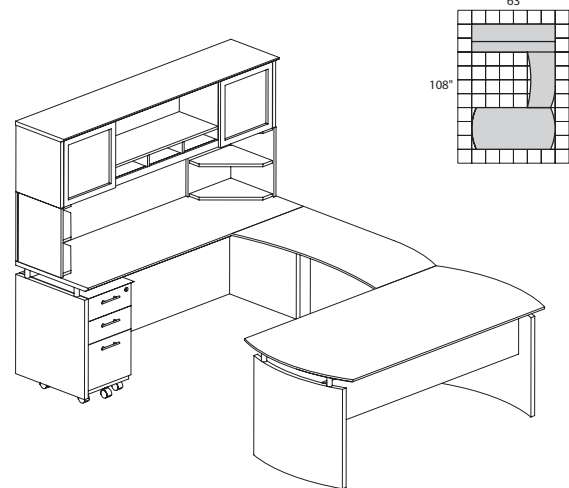

MEDINA SERIES – SUITE #33

Consists of:

QTY.	MODEL NO.	DESCRIPTION	LIST PRICE EACH
1	MND63	63"W Desk	$635
1	ACD	Center Drawer	$165
1	MNBDGL	Bridge Left-Hand	$335
1	MNCNZ63	63"W Credenza	$390
1	MNH63	63"W Hutch	$665
1	MNBBF	Box Box File	$440
2	MNPO	Corner Supports	$110

MNT33

TOTAL: $2850