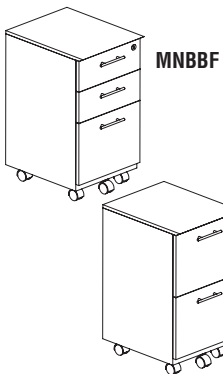

MOBILE PEDESTALS

- Drawers operate smoothly using full-extension ball-bearing suspensions.
- Fits under credenzas.
- 2" dual-hooded casters.
- Gang-lock features removable core.
- Finished top surface.

Model No.	Dimensions	Wt.	List Price
MNBBF Box-Box File	15 1/2"W x 18"D x 26 3/4"H	70#	$440
MNFF File-File	15 1/2"W x 18"D x 26 3/4"H	68#	$405

CENTER DESK DRAWER