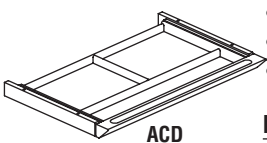

- Solid wood frame construction.
- Drawer operates smoothly using full-extension ball-bearing suspension.
- Available in Graphite with Black drawer front only.

Model No.	Dimensions	Wt.	List Price
ACD	30"W x 18"D x 2"H Assembled	10#	$165