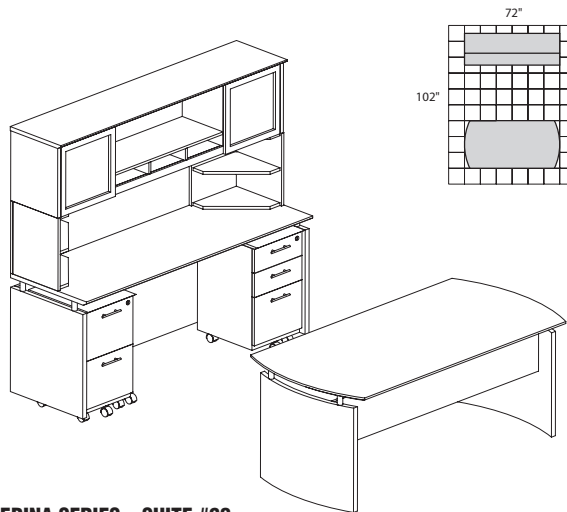

MEDINA SERIES – SUITE #38

Consists of:

QTY.	MODEL NO.	DESCRIPTION	LIST PRICE EACH
1	MND72	72"W Desk	$670
1	ACD	Center Drawer	$165
1	MNCNZ72	72"W Credenza	$435
1	MNH72	72"W Hutch	$775
1	MNBBF	Box Box File	$440
1	MNFF	File File Ped	$405
2	MNPO	Corner Supports	$110

MNT38

TOTAL: $3110