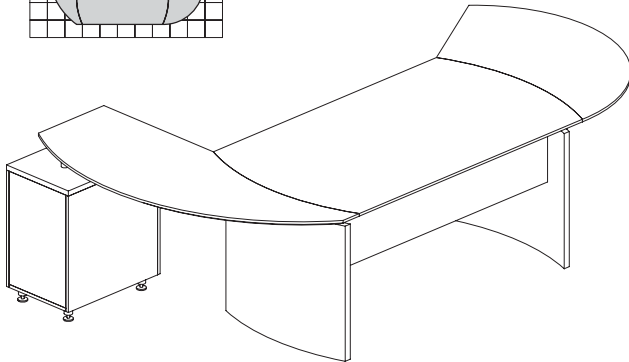

MEDINA SERIES TYPICALS

MEDINA SERIES – SUITE #1

Consists of:

QTY.	MODEL NO.	DESCRIPTION	LIST PRICE EACH
1	MND63	63"W Desk	$635
1	MNEXTL	Curved Desk Ext.	$405
1	MNRTPR	Curved Desk Return w/Pencil-Box-File	$715
1	ACD	Center Drawer	$165

MNT1

TOTAL: $1920