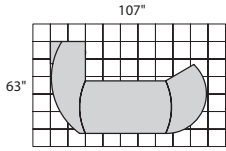

MEDINA SERIES TYPICALS

MEDINA SERIES – SUITE #1

Consists of:

QTY.	MODEL NO.	DESCRIPTION	LIST PRICE EACH
1	MND63	63"W Desk	$635
1	MNEXTL	Curved Desk Ext.	$405
1	MNRTPR	Curved Desk Return w/Pencil-Box-File	$715
1	ACD	Center Drawer	$165

MNT1

TOTAL: $1920