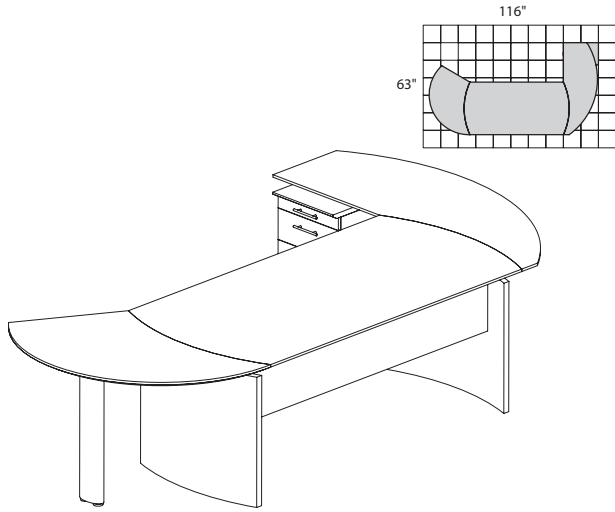

MEDINA SERIES TYPICALS

MEDINA SERIES – SUITE #5

Consists of:			
QTY.	MODEL NO.	DESCRIPTION	LIST PRICE EACH
1	MND72	72"W Desk	$670
1	MNEXTR	Curved Desk Ext.	$405
1	MNRTPL	Curved Desk Return w/Pencil-Box-File	$715
1	ACD	Center Drawer	$165

MNT5 **TOTAL: $1955**