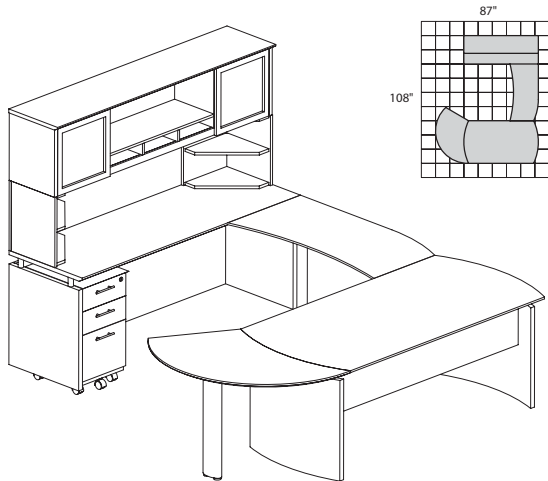

MEDINA SERIES – SUITE #30

Consists of:

QTY.	MODEL NO.	DESCRIPTION	LIST PRICE EACH
1	MND63	63"W Desk	$635
1	MNEXTR	Curved Desk Ext.	$405
1	ACD	Center Drawer	$165
1	MNBDGL	Bridge Left-Hand	$335
1	MNCNZ63	63"W Credenza	$390
1	MNH63	63"W Hutch	$665
1	MNBBF	Box Box File	$440
2	MNPO	Corner Supports	$110

MNT30

TOTAL: $3255