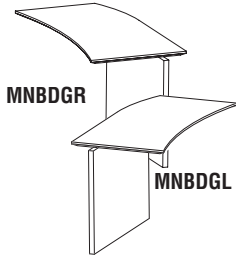

CURVED DESK RETURN WITH PENCIL-BOX-FILE PEDESTAL

- Creates L-shaped work surface when attached to desk.
- Available for right or left side of desk.
- Gang-lock features removable core.
- Supported by Return Pencil-Box-File Pedestal.
- Pedestal drawer interiors finished to match exterior.
- Stands off floor on silver legs.

| Model No. | Description | Dimensions | Wt. | List Price |
|---------------|------------------|------------------------|------|------------|
| MNRTPR | 63" Right return | 63"W x 24"D x 29 1/2"H | 119# | \$715 |
| MNRTPL | 63" Left return | 63"W x 24"D x 29 1/2"H | 119# | \$715 |

CURVED DESK EXTENSION

- Creates conference end.
- Supported by silver leg.
- Available for right or left side of desk.

| Model No. | Description | Dimensions | Wt. | List Price |
|---------------|-----------------|------------------------|-----|------------|
| MNEXTR | Right extension | 47"W x 28"D x 29 1/2"H | 49# | \$405 |
| MNEXTL | Left extension | 47"W x 28"D x 29 1/2"H | 49# | \$405 |

MEDINA SERIES

BRIDGE

- Not free standing. Requires connection to credenza and desk.
- Features modesty panel.

| Model No. | Description | Dimensions | Wt. | List Price |
|---------------|-------------------|------------------------|-----|------------|
| MNBDGR | Right Hand Bridge | 48"W x 24"D x 29 1/2"H | 62# | \$335 |
| MNBDGL | Left Hand Bridge | 48"W x 24"D x 29 1/2"H | 62# | \$335 |