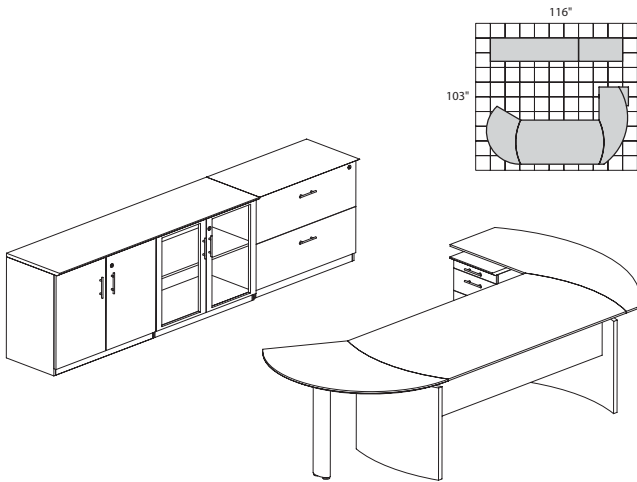

MEDINA SERIES TYPICALS

MEDINA SERIES – SUITE #16

Consists of:

QTY.	MODEL NO.	DESCRIPTION	LIST PRICE EACH
1	MND72	72"W Desk	$670
1	MNEXTR	Curved Desk Ext.	$405
1	MNRTPL	Curved Desk Return w/Pencil-Box-File	$715
1	ACD	Center Drawer	$165
1	MVLC	Low Wall Cabinet	$970
1	MVLF	Lateral File	$835

MNT16

TOTAL: $3760