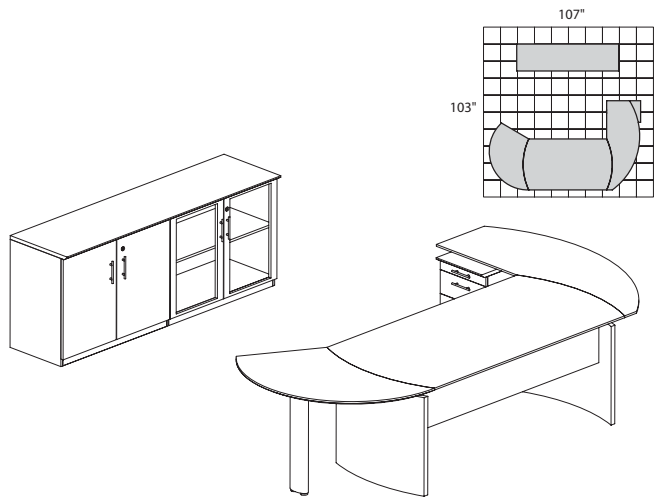

MEDINA SERIES – SUITE #8

Consists of:			
QTY.	MODEL NO.	DESCRIPTION	LIST PRICE EACH
1	MND63	63"W Desk	$635
1	MNEXTR	Curved Desk Ext.	$405
1	MNRTPL	Curved Desk Return w/Pencil-Box-File	$715
1	ACD	Center Drawer	$165
1	MVLC	Low Wall Cabinet	$970

MNT8 **TOTAL: $2890**