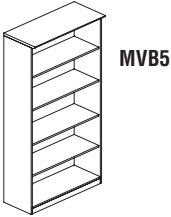

| Model No. | Description | Dimensions | Wt. | List Price |
|--------------|-------------|----------------------------------|------|------------|
| MVLFF | File-File | 36"W x 20"D x 29 1/2"H Assembled | 180# | \$835 |

MEDINA SERIES

LOW WALL CABINET WITH DOORS

- Sets of doors lock separately. Keyed alike.
- Includes one adjustable shelf on each side.

| Model No. | Description | Dimensions | Wt. | List Price |
|-------------|-----------------------------|------------------------|------|------------|
| MVLK | Wood/Glass Door Combination | 72"W x 20"D x 29 1/2"H | 190# | \$970 |

BOOKCASES

- Open shelves for convenient storage.
- Choice of two or five shelf units.
- Adjustable shelves.
- 1" thick shelves.
- MVB5 supports 75 lbs. per shelf, evenly distributed.
- MVBQ2 supports 25 lbs. per shelf, evenly distributed

| Model No. | Description | Dimensions | Wt. | List Price |
|--------------|---------------------|------------------------|------|------------|
| MVB5 | 5 Shelf | 36"W x 16"D x 68"H | 145# | \$585 |
| MVBQ2 | 2 Shelf 1/4 - Round | 20"W x 20"D x 29 1/2"H | 36# | \$215 |