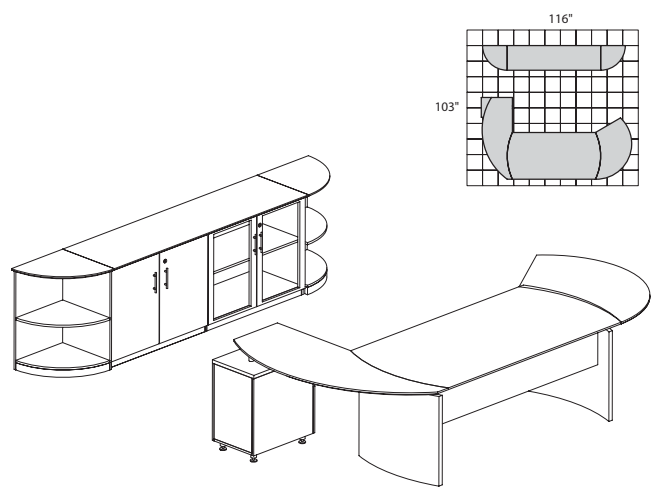

MEDINA SERIES – SUITE #10

Consists of:

QTY.	MODEL NO.	DESCRIPTION	LIST PRICE EACH
1	MND72	72"W Desk	$670
1	MNEXTL	Curved Desk Ext.	$405
1	MNRTPR	Curved Desk Return w/Pencil-Box-File	$715
1	ACD	Center Drawer	$165
1	MVLC	Low Wall Cabinet	$970
1	MVBQ2	2 Shelf 1/4-Round	$215
1	MVBQ2	2 Shelf 1/4-Round	$215

MNT10

TOTAL: $3355