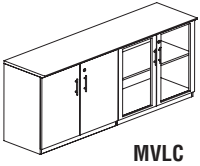

MEDINA SERIES

LOW WALL CABINET WITH DOORS

- Sets of doors lock separately. Keyed alike.
- Includes one adjustable shelf on each side.

Model No.	Description	Dimensions	Wt.	List Price
MVLK	Wood/Glass Door Combination	72"W x 20"D x 29 1/2"H	190#	$970