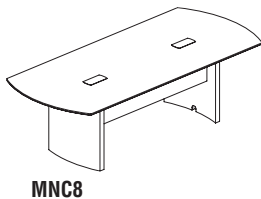

| Model No. | Description | Dimensions | Wt. | List Price |
|--------------|---------------------|------------------------|------|------------|
| MVB5 | 5 Shelf | 36"W x 16"D x 68"H | 145# | \$585 |
| MVBQ2 | 2 Shelf 1/4 - Round | 20"W x 20"D x 29 1/2"H | 36# | \$215 |

MEDINA CONFERENCE TABLES

The Medinal laminate conference room furniture features elegant lines with excellent durability.

Finishes: Gray Steel, Mahogany and Mocha.

- Cutout designed to support PM22 listed below.
- Grommet hole cutout size is 4" x 8".

| Model No. | Description | Dimensions | Wt. | List Price |
|---------------|------------------------|-------------------------|------|------------|
| MNC8 | 8' Conference Table | 96"W x 42"D x 29 1/2"H | 220# | \$1095 |
| MNC10 | 10' Conference Table | 120"W x 48"D x 29 1/2"H | 326# | \$1495 |
| MNCR48 | Round Conference Table | 48" Round x 29 1/2"H | 91# | \$595 |
| MNPB | Presentation Board | 48"W x 48"H x 3 1/4"D | 90# | \$675 |