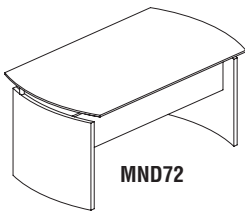

MEDINA SERIES

MEDINA DESK SYSTEM

The Medina Series of laminate casegoods combines Italian-influenced designs, style and durability. Medina features a floating work surface with a beveled edge that combined with three different laminates sets Medina above all other lines.

Finishes: Gray Steel, Mahogany and Mocha.

Complete product line in stock and ships within 72 hours.

CARB Compliant.

- All desk, return and extension work surfaces are 1" thick with a distinctive beveled edge.
- All locks are keyed-alike and feature removable cores for installing "keyed-different" locks after-market.
- All models in all three finishes are available on both the Quick-Ship and Fast Freight delivery programs with no quantity limitations.
- Silver detailing adds contemporary look to the Medina Series.

DESK

- Medina desk surface seems to "float" on silver supports.
- Curved end panels reflect curved ends of work surface.
- Silver modesty panel.

Model No.	Dimensions	Wt.	List Price
MND63	63"W x 36"D x 29 1/2"H	128#	$635
MND72	72"W x 36"D x 29 1/2"H	132#	$670

CURVED DESK RETURN WITH PENCIL-BOX-FILE PEDESTAL

- Creates L-shaped work surface when attached to desk.
- Available for right or left side of desk.
- Gang-lock features removable core.
- Supported by Return Pencil-Box-File Pedestal.
- Pedestal drawer interiors finished to match exterior.
- Stands off floor on silver legs.