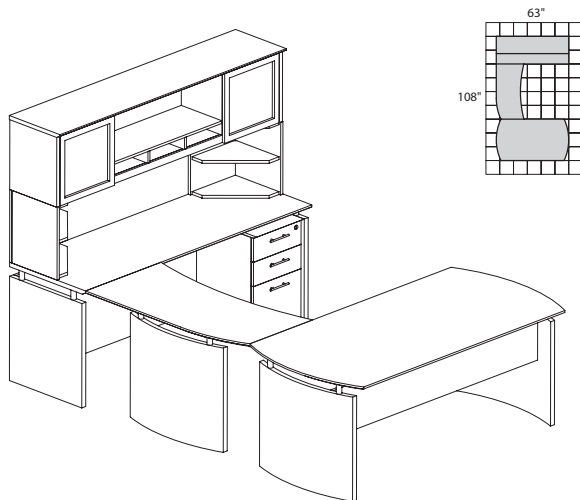

MEDINA SERIES – SUITE #34

Consists of:

QTY.	MODEL NO.	DESCRIPTION	LIST PRICE EACH
1	MND63	63"W Desk	$635
1	ACD	Center Drawer	$165
1	MNBDGR	Bridge Right-Hand	$335
1	MNCNZ63	63"W Credenza	$390
1	MNH63	63"W Hutch	$665
1	MNBBF	Box Box File	$440
2	MNPO	Corner Supports	$110

MNT34

TOTAL: $2850