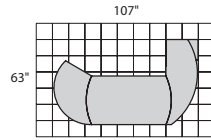

MEDINA SERIES – SUITE #2

Consists of:

QTY.	MODEL NO.	DESCRIPTION	LIST PRICE EACH
1	MND63	63"W Desk	$635
1	MNEXTL	Curved Desk Ext.	$405
1	MNRTPL	Curved Desk Return w/Pencil-Box-File	$715
1	ACD	Center Drawer	$165

MNT2

TOTAL: $1920