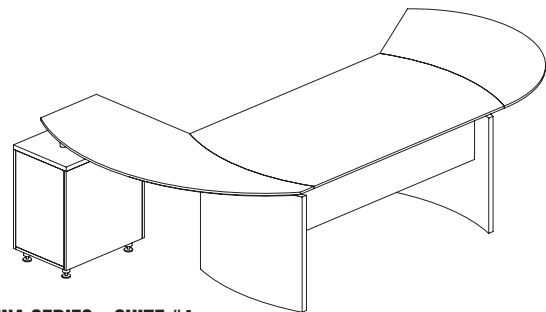

MEDINA SERIES – SUITE #4

Consists of:

QTY.	MODEL NO.	DESCRIPTION	LIST PRICE EACH
1	MND72	72"W Desk	$670
1	MNEXTL	Curved Desk Ext.	$405
1	MNRTPR	Curved Desk Return w/Pencil-Box-File	$715
1	MNCD	Center Drawer	$165

MNT4

TOTAL: $1955