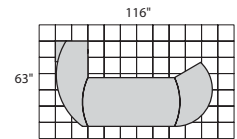

MEDINA SERIES – SUITE #4

Consists of:

QTY.	MODEL NO.	DESCRIPTION	LIST PRICE EACH
1	MND72	72"W Desk	$670
1	MNEXTL	Curved Desk Ext.	$405
1	MNRTPR	Curved Desk Return w/Pencil-Box-File	$715
1	MNCD	Center Drawer	$165

MNT4

TOTAL: $1955