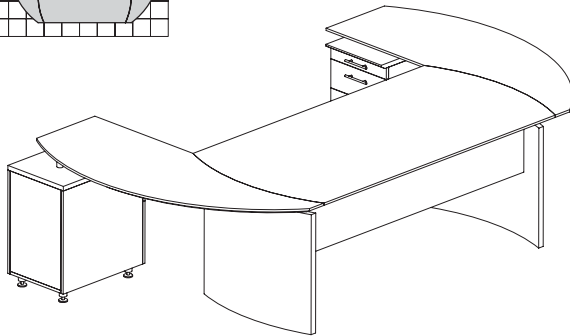

MEDINA SERIES – SUITE #3

Consists of:

QTY.	MODEL NO.	DESCRIPTION	LIST PRICE EACH
1	MND63	63"W Desk	$635
1	MNRTPR	Curved Desk Return w/Pencil-Box-File	$715
1	MNRTPL	Curved Desk Return w/Pencil-Box-File	$715
1	ACD	Center Drawer	$165

MNT3

TOTAL: $2230