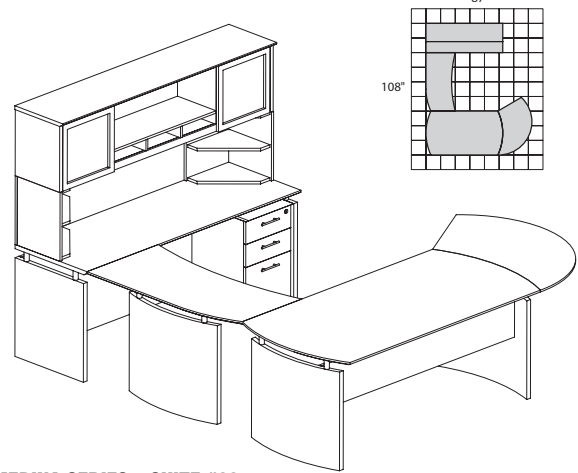

MEDINA SERIES – SUITE #29

Consists of:

QTY.	MODEL NO.	DESCRIPTION	LIST PRICE EACH
1	MND63	63"W Desk	$635
1	MNEXTL	Curved Desk Ext.	$405
1	ACD	Center Drawer	$165
1	MNBDGR	Bridge Right-Hand	$335
1	MNCNZ63	63"W Credenza	$390
1	MNH63	63"W Hutch	$665
1	MNBBF	Box Box File	$440
2	MNPO	Corner Supports	$110

MNT29

TOTAL: $3255