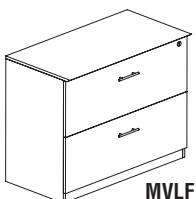

LATERAL FILE

- Accommodate letter and legal sized hanging file folders.
- Includes counter-weight for stability when in use.
- Gang-lock features removable core enabling keyed-alike suites.
- Drawers operate smoothly using full-extension ball-bearing suspensions.

Model No.	Description	Dimensions	Wt.	List Price
MVLFF	File-File	36"W x 20"D x 29 1/2"H Assembled	180#	$835