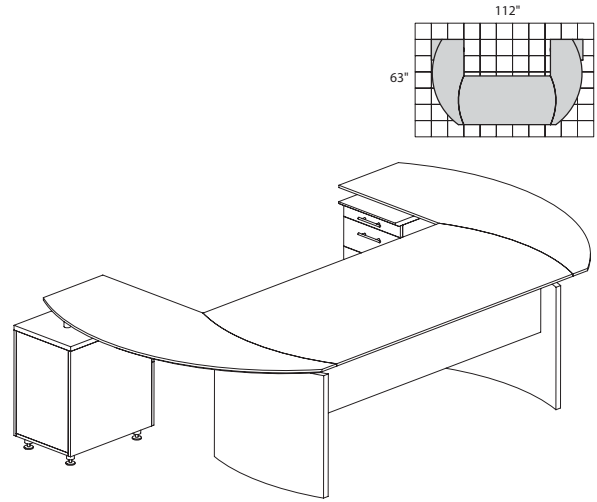

MEDINA SERIES – SUITE #6

Consists of:			
QTY.	MODEL NO.	DESCRIPTION	LIST PRICE EACH
1	MND72	72"W Desk	$670
1	MNRTPR	Curved Desk Return w/Pencil-Box-File	$715
1	MNRTPL	Curved Desk Return w/Pencil-Box-File	$715
1	ACD	Center Drawer	$165

MNT6 **TOTAL: $2265**