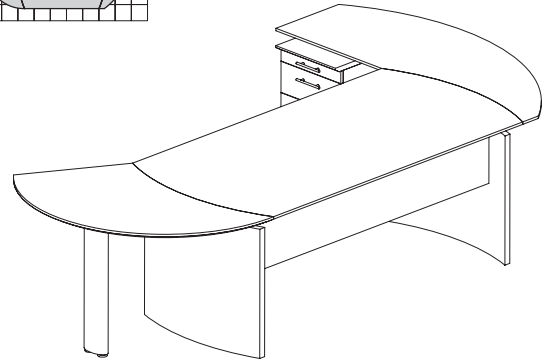

MEDINA SERIES – SUITE #2

Consists of:

QTY.	MODEL NO.	DESCRIPTION	LIST PRICE EACH
1	MND63	63"W Desk	$635
1	MNEXTL	Curved Desk Ext.	$405
1	MNRTPL	Curved Desk Return w/Pencil-Box-File	$715
1	ACD	Center Drawer	$165

MNT2

TOTAL: $1920