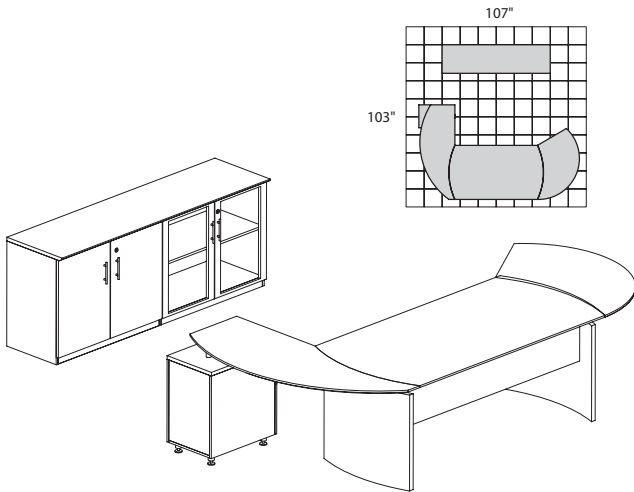

MEDINA SERIES – SUITE #7

Consists of:			
QTY.	MODEL NO.	DESCRIPTION	LIST PRICE EACH
1	MND63	63"W Desk	$635
1	MNEXTL	Curved Desk Ext.	$405
1	MNRTPR	Curved Desk Return w/Pencil-Box-File	$715
1	ACD	Center Drawer	$165
1	MVLC	Low Wall Cabinet	$970

MNT7 **TOTAL: $2890**