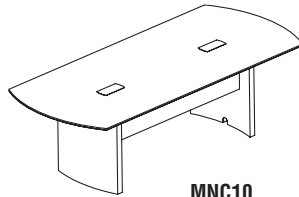

MEDINA SERIES

LOW WALL CABINET WITH DOORS

- Sets of doors lock separately. Keyed alike.
- Includes one adjustable shelf on each side.

Model No.	Description	Dimensions	Wt.	List Price
MVLK	Wood/Glass Door Combination	72"W x 20"D x 29 1/2"H	190#	$970

BOOKCASES

- Open shelves for convenient storage.
- Choice of two or five shelf units.
- Adjustable shelves.
- 1" thick shelves.
- MVB5 supports 75 lbs. per shelf, evenly distributed.
- MVBQ2 supports 25 lbs. per shelf, evenly distributed

Model No.	Description	Dimensions	Wt.	List Price
MVB5	5 Shelf	36"W x 16"D x 68"H	145#	$585
MVBQ2	2 Shelf 1/4 - Round	20"W x 20"D x 29 1/2"H	36#	$215

MEDINA CONFERENCE TABLES

The Medinal laminate conference room furniture features elegant lines with excellent durability.

Finishes: Gray Steel, Mahogany and Mocha.

- Cutout designed to support PM22 listed below.
- Grommet hole cutout size is 4" x 8".

Model No.	Description	Dimensions	Wt.	List Price
MNC8	8' Conference Table	96"W x 42"D x 29 1/2"H	220#	$1095
MNC10	10' Conference Table	120"W x 48"D x 29 1/2"H	326#	$1495
MNCR48	Round Conference Table	48" Round x 29 1/2"H	91#	$595
MNPB	Presentation Board	48"W x 48"H x 3 1/4"D	90#	$675

MNC10

Model No.	Description	List Price
PM22	Power and Data Surface Module with 2 power and 2 data outlets (Silver only).	$446