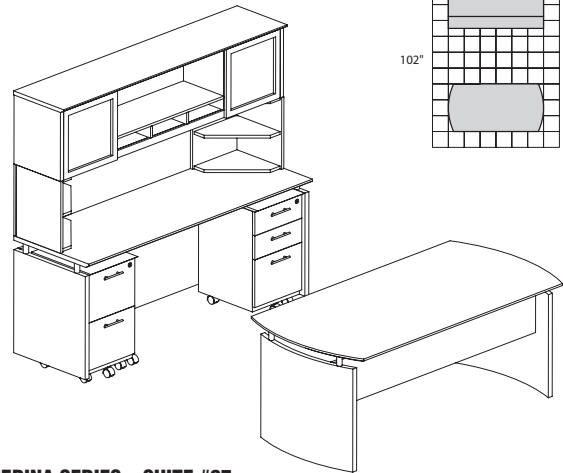

MEDINA SERIES – SUITE #37

Consists of:

QTY.	MODEL NO.	DESCRIPTION	LIST PRICE EACH
1	MND63	63"W Desk	$635
1	ACD	Center Drawer	$165
1	MNCNZ63	63"W Credenza	$390
1	MNH63	63"W Hutch	$665
1	MNBBF	Box Box File	$440
1	MNFF	File File Ped	$405
2	MNPO	Corner Supports	$110

MNT37

TOTAL: $2920