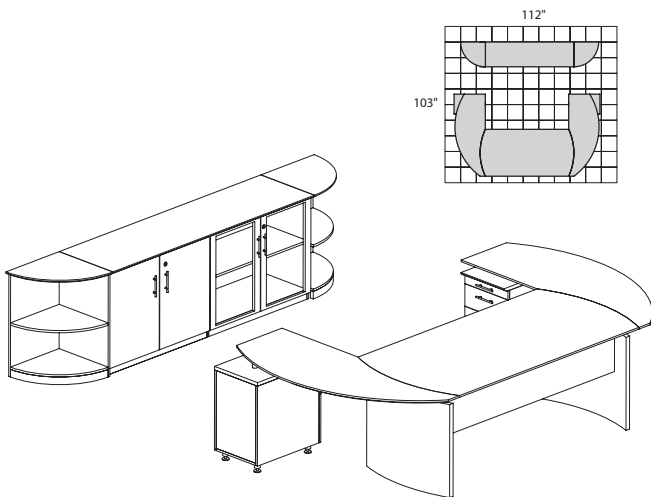

MEDINA SERIES – SUITE #13

Consists of:

QTY.	MODEL NO.	DESCRIPTION	LIST PRICE EACH
1	MND72	72"W Desk	$670
1	MNRTPR	Curved Desk Return w/Pencil-Box-File	$715
1	MNRTPL	Curved Desk Return w/Pencil-Box-File	$715
1	ACD	Center Drawer	$165
1	MVLC	Low Wall Cabinet	$970
1	MVBQ2	2 Shelf 1/4-Round	$215
1	MVBQ2	2 Shelf 1/4-Round	$215

MNT13

TOTAL: $3665