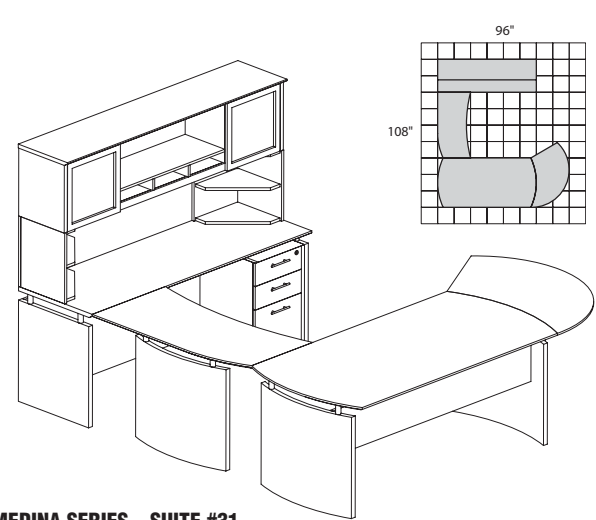

MEDINA SERIES – SUITE #31

Consists of:

QTY.	MODEL NO.	DESCRIPTION	LIST PRICE EACH
1	MND72	72"W Desk	$670
1	MNEXTL	Curved Desk Ext.	$405
1	ACD	Center Drawer	$165
1	MNBDGR	Bridge Right-Hand	$335
1	MNCNZ72	72"W Credenza	$435
1	MNH72	72"W Hutch	$775
1	MNBBF	Box Box File	$440
2	MNPO	Corner Supports	$110

MNT31

TOTAL: $3445