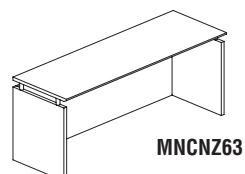

CREDENZA

Model No.	Dimensions	Wt.	List Price
MNCNZ63	63"W x 20"D x 29 1/2"H	106#	$390
MNCNZ72	72"W x 20"D x 29 1/2"H	110#	$435