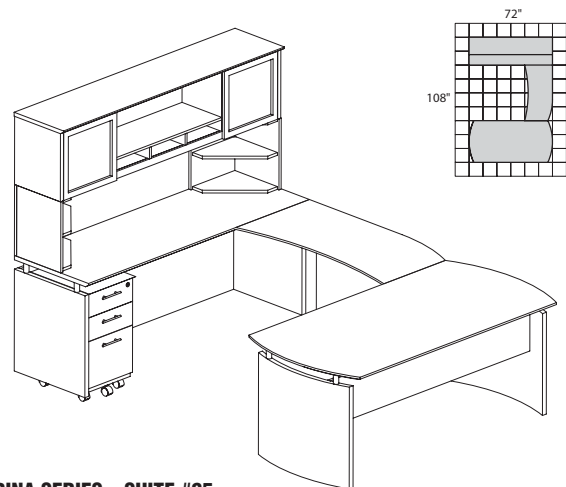

MEDINA SERIES – SUITE #35

Consists of:

QTY.	MODEL NO.	DESCRIPTION	LIST PRICE EACH
1	MND72	72"W Desk	$670
1	ACD	Center Drawer	$165
1	MNBDGL	Bridge Left-Hand	$335
1	MNCNZ72	72"W Credenza	$435
1	MNH72	72"W Hutch	$775
1	MNBBF	Box Box File	$440
2	MNPO	Corner Supports	$110

MNT35

TOTAL: $3040