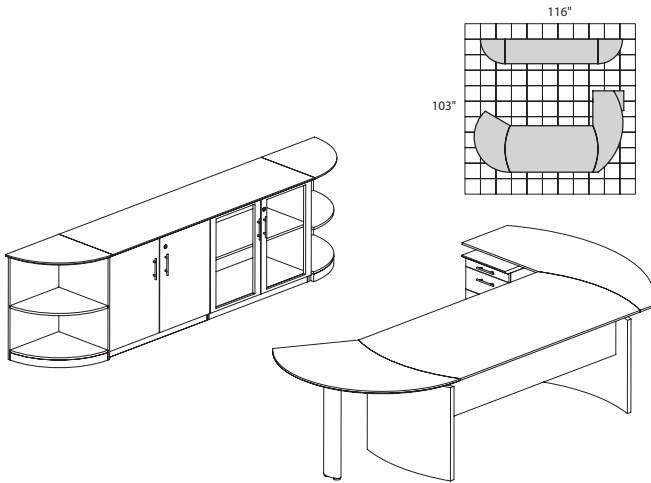

MEDINA SERIES TYPICALS

MEDINA SERIES – SUITE #9

Consists of:

QTY.	MODEL NO.	DESCRIPTION	LIST PRICE EACH
1	MND72	72"W Desk	$670
1	MNEXTR	Curved Desk Ext.	$405
1	MNRTPL	Curved Desk Return w/Pencil-Box-File	$715
1	ACD	Center Drawer	$165
1	MVLC	Low Wall Cabinet	$970
1	MVBQ2	2 Shelf 1/4-Round	$215
1	MVBQ2	2 Shelf 1/4-Round	$215

MNT9

TOTAL: $3355