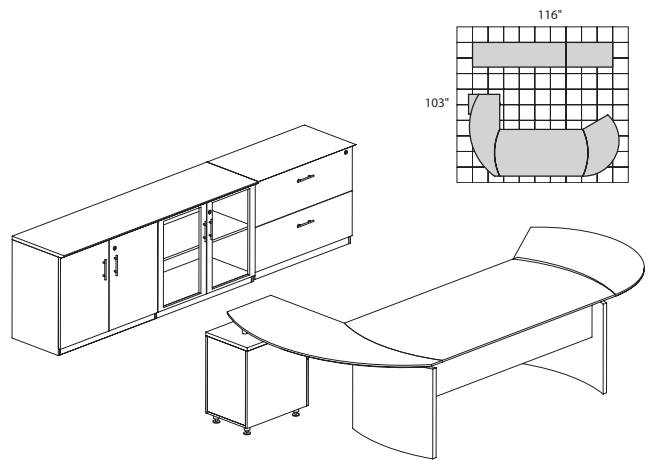

MEDINA SERIES – SUITE #15

Consists of:

QTY.	MODEL NO.	DESCRIPTION	LIST PRICE EACH
1	MND72	72"W Desk	$670
1	MNEXTL	Curved Desk Ext.	$405
1	MNRTPR	Curved Desk Return w/Pencil-Box-File	$715
1	ACD	Center Drawer	$165
1	MVLC	Low Wall Cabinet	$970
1	MVLF	Lateral File	$835

MNT15

TOTAL: $3760

DESKING

CASEGOODS

TABLES

SEATING

STORAGE

ERGONOMICS

PRODUCT INDEX