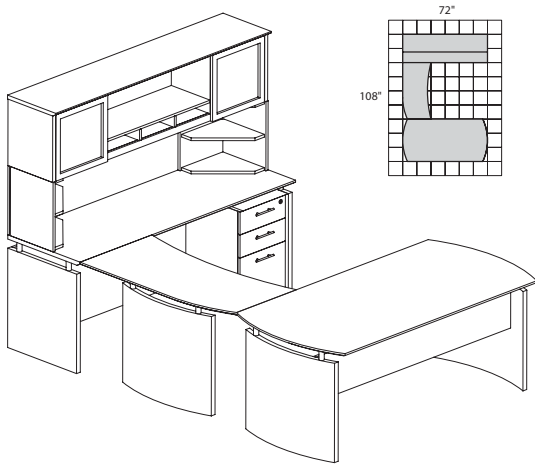

MEDINA SERIES TYPICALS

MEDINA SERIES – SUITE #36

Consists of:

QTY.	MODEL NO.	DESCRIPTION	LIST PRICE EACH
1	MND72	72"W Desk	$670
1	ACD	Center Drawer	$165
1	MNBDGR	Bridge Right-Hand	$335
1	MNCNZ72	72"W Credenza	$435
1	MNH72	72"W Hutch	$775
1	MNBBF	Box Box File	$440
2	MNPO	Corner Supports	$110

MNT36

TOTAL: $3040