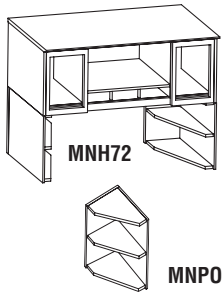

| Model No. | Description | Dimensions | Wt. | List Price |
|---------------|------------------|------------------------|------|------------|
| MNRTPR | 63" Right return | 63"W x 24"D x 29 1/2"H | 119# | \$715 |
| MNRTPL | 63" Left return | 63"W x 24"D x 29 1/2"H | 119# | \$715 |

CURVED DESK EXTENSION

- Creates conference end.
- Supported by silver leg.
- Available for right or left side of desk.

| Model No. | Description | Dimensions | Wt. | List Price |
|---------------|-----------------|------------------------|-----|------------|
| MNEXTR | Right extension | 47"W x 28"D x 29 1/2"H | 49# | \$405 |
| MNEXTL | Left extension | 47"W x 28"D x 29 1/2"H | 49# | \$405 |

MEDINA SERIES

BRIDGE

- Not free standing. Requires connection to credenza and desk.
- Features modesty panel.

| Model No. | Description | Dimensions | Wt. | List Price |
|---------------|-------------------|------------------------|-----|------------|
| MNBDGR | Right Hand Bridge | 48"W x 24"D x 29 1/2"H | 62# | \$335 |
| MNBDGL | Left Hand Bridge | 48"W x 24"D x 29 1/2"H | 62# | \$335 |

HUTCH

- Frosted glass doors with silver frames.
- Two open compartment slots.
- Two corner supports are needed to support a hutch.
- Fully assembled.
- Wall mounted or sits on corner supports.

| Model No. | Description | Dimensions | Wt. | List Price |
|--------------|----------------|------------------------|------|------------|
| MNH63 | 63" Hutch | 63"W x 15"D x 18 1/4"H | 128# | \$665 |
| MNH72 | 72" Hutch | 72"W x 15"D x 18 1/4"H | 132# | \$775 |
| MNPO | Corner Support | 15"W x 15"D x 18"H | 33# | \$110 |