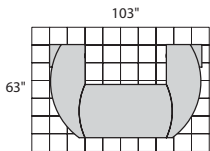

MEDINA SERIES – SUITE #3

Consists of:

QTY.	MODEL NO.	DESCRIPTION	LIST PRICE EACH
1	MND63	63"W Desk	$635
1	MNRTPR	Curved Desk Return w/Pencil-Box-File	$715
1	MNRTPL	Curved Desk Return w/Pencil-Box-File	$715
1	ACD	Center Drawer	$165

MNT3

TOTAL: $2230