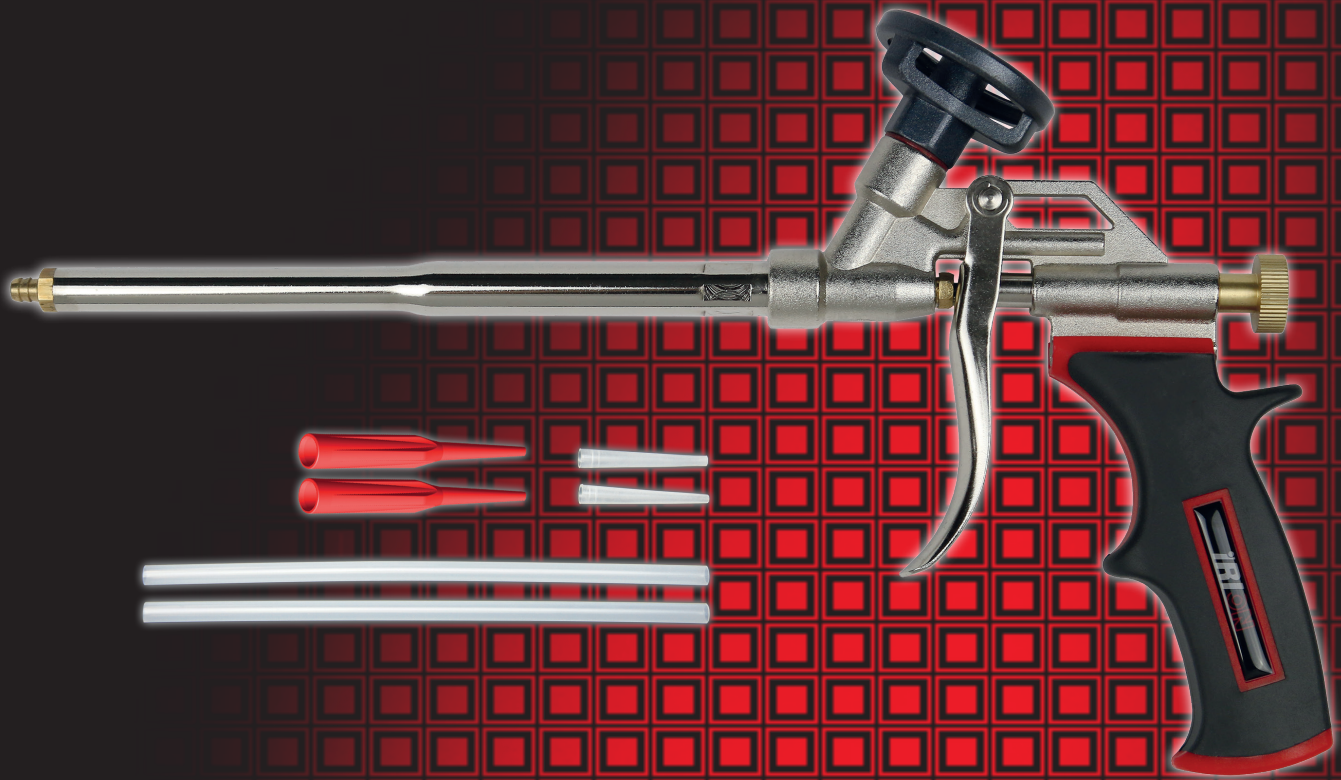

Metal Lite Plus

Foam Gun

- Solid Pro metal foam gun
- PTFE coated needle and can adaptor
- Large brass adjusting screw
- Tapered extrusion tube for high stability
- Rubberized handle for superior grip
- Precise foam control

Scope of supply:

- Tubes, nozzles, red nozzles