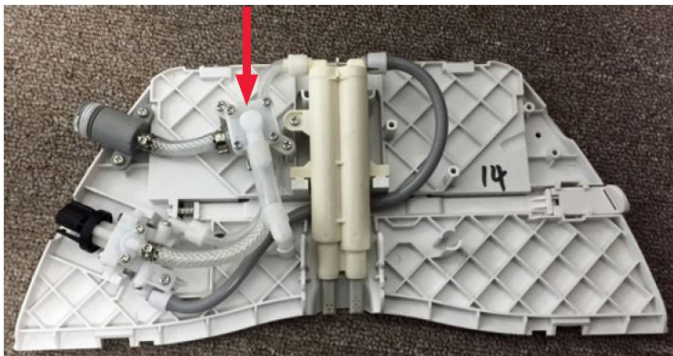

**AquaWash® Manual Bidet SpaLet™ Seat with Telescoping Lid**

**5900A.05GT** Elongated Manual SpaLet™ Bidet seat

AquaWash SpaLet seat features a modern design with a slim 2-3/8" (60mm) telescoping seat that accompanies any décor. This seat features a water pressured bidet seat with adjustable spray patterns and detachable nozzles; no electrical power required. This seat also features a one button push lift-off for easier cleaning; slow close hinges to prevent slamming of the seat and top mount installation for easier install. Fits most conventional toilets.

- Non-electric bidet feature with adjustable spray volume.
- Dual, self cleansing nozzles for independent front and back cleansing.
- Includes EverClean® surface which inhibits the growth of stain and odor causing bacteria, mold, and mildew on the surface
- Removable nozzle tips for additional cleaning.
- Slow-close seat and lid for users convenience.
- One-push Removable Seat for easier cleaning of the seat and bowl.
- Seamless telescoping lid design to conceal the seat ring.
- Includes mounting hardware and seat water supply.
- Internal Vacuum Breaker.

**AVAILABLE SPARE PARTS**

- **760241-200.0070A** Mounting Kit
- **760240-200.0070A** Bidet Shield

**To Be Specified**  
 Color:  White

SHOWN: CONVENIENT SLOW-CLOSE FEATURE

SEE REVERSE FOR ROUGHING-IN DIMENSIONS AND PRODUCT SPECIFICATIONS