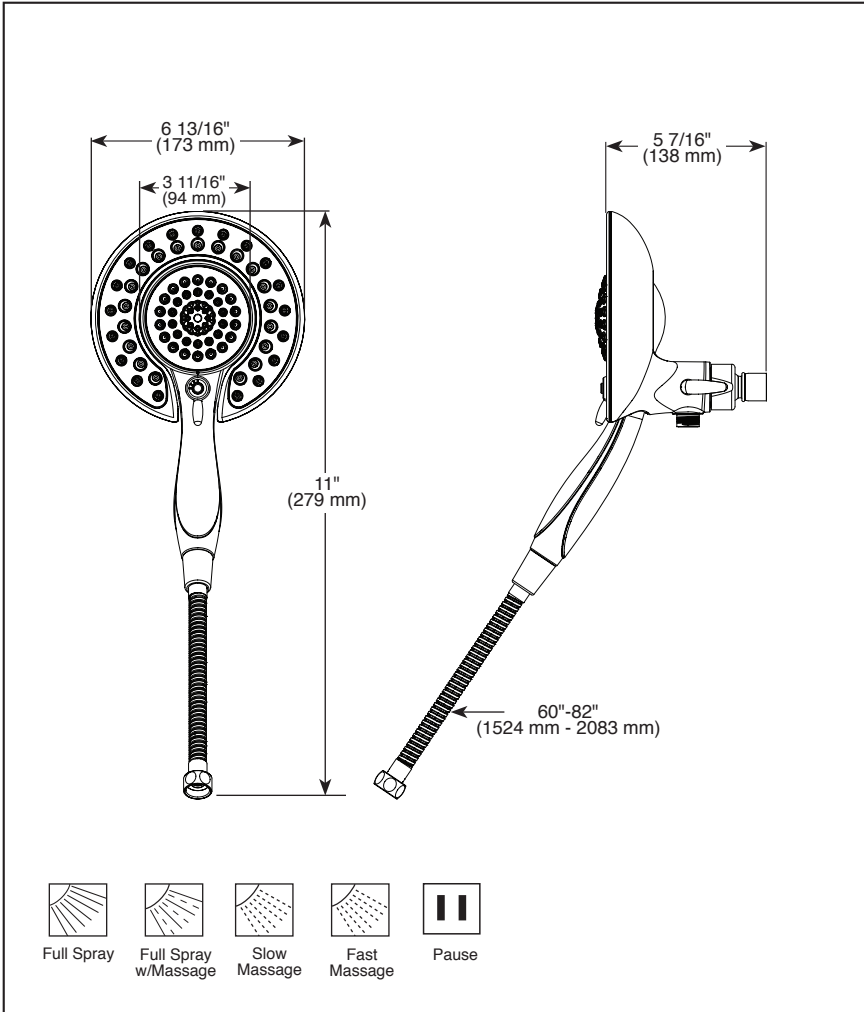

58569-▲-PK
58569-▲25-PK

Submitted Model No.: _____

Specific Features: _____

▲ Designate proper finish suffix

see what Delta can do™

IN2ITION®

- 2-In-1 Shower
- 5-Spray Setting Hand Shower
- Certified Dual Check Valves

FEATURES:

- Touch-Clean® Nozzles
- MagnaTite® Docking

STANDARD SPECIFICATIONS

- Max flow rate 1.75 gpm @ 80 psi, 6.6 L/min @ 550 kPa (58569-▲-PK)
- Max flow rate 2.5 gpm @ 80 psi, 9.5 L/min @ 550 kPa (58569-▲25-PK)
- Integrated hand shower docks securely into shower head when not in use
- Multiple hand shower spray settings - pause is a non-positive shut-off
- 3-Way diverter allows for single or shared operation of the shower head and hand shower
- Push button activates pause mode
- Hand shower lever changes spray modes
- 60-82" (1524-2083 mm) stretchable metal hose

COMPLIES WITH:

- ASME A112.18.1 / CSA B125.1 ◆
- EPA WaterSense® - Applies to 58569-▲-PK only

◆ Your Delta Faucet hand shower incorporates a backflow protection system that has been tested to be in compliance with ASME A112.18.3, CSA B125.1 and ASME A112.18.1. It incorporates two certified check valves in series, which operate independently and are integral, non-serviceable parts of the wand assembly.