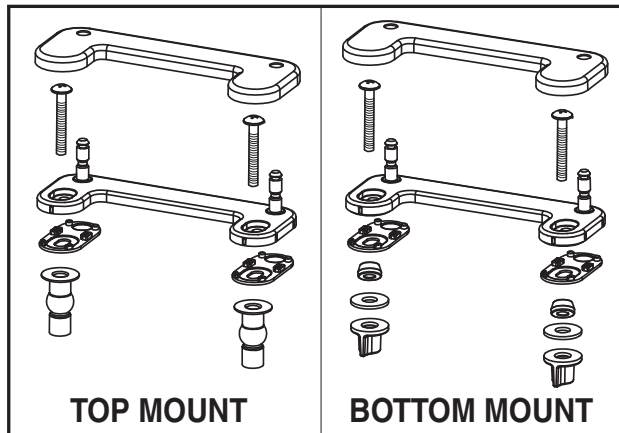

**TELESCOPING LUXURY EASY LIFT-OFF TOILET SEATS WITH SLOW-CLOSE AND EVERCLEAN®**

- 5025A65G** Elongated toilet seat
- 5025B65G** Round Front toilet seat

- **EVER-TITE™ Stabilizing Hinge** to prevent the seat from shifting side to side
- **Slow-close** seat and lid for user convenience
- Two Button-push **Removable Seat** for easier cleaning of the seat & bowl – **No Tools Required**
- **EverClean®** silver-based surface permanently inhibits the growth of stain and odor causing bacteria, mold and mildew on the surface. **EverClean®** surface does not protect against disease causing bacteria.
- Telescoping styled solid seat with cover can be installed from either the top or bottom of the bowl
- **Universal Bowl Fit** with Top & Bottom Mounting Hardware Included
- **Durable** Seats Made From Polypropylene Plastic
- Elongated Seat weighs 4.1 lbs.(1.87 kg)
- Round Front Seat weighs 3.9 lbs. (1.75 kg)

SHOWN: CONVENIENT SLOW-CLOSE FEATURE

SHOWN: TWO PUSH BUTTON LIFT OFF FEATURE

**AVAILABLE SPARE PARTS**

- **760234-100.XXX0A** Universal Seat Mounting Kit includes top and bottom mounting hardware

SEE REVERSE FOR ROUGHING-IN DIMENSIONS AND PRODUCT SPECIFICATIONS

**To Be Specified**

- Color:  White  Linen