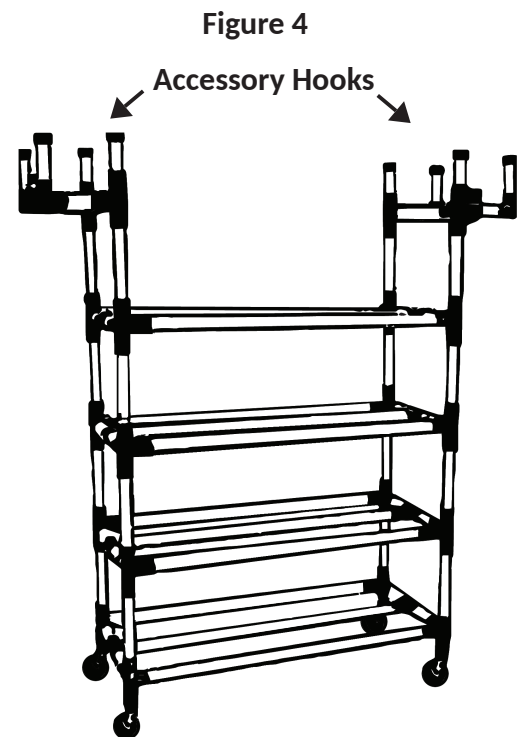

PECART

EQUIPMENT CART

Features:

- Durable and lightweight plastic construction
- Holds up to 32 basketballs, 40 soccer balls or playground balls, 150 jump ropes, and 48 hoops
- Heavy-duty swivel casters for mobility
- Nonmarring wheels protect indoor floors
- 61" x 19" x 62"
- White

Instructions:

Keep your gym organized with the Champion Sports Equipment Cart. Made of durable plastic, and equipped with heavy-duty swivel casters, this versatile equipment cart can be maneuvered out of the way whenever you want to free up more floor space.

1. Insert the 4 swivel casters into the bottom shelf. Figure 1
2. Assemble the shelves by inserting connector tubes. Figure 2
3. Stack shelves on top of rolling base and repeat to create remaining shelves. Figure 3
4. Position the accessory hook assembly onto the top posts. Figure 4

Assemble your ALL-TERRAIN EQUIPMENT CART with a rubber mallet or towel covered hammer.

PARTS:

- 1 Top Shelf
- 1 Bottom Shelf
- 1 Middle Shelf
- 16 Connector Tubes
- 2 Accessory Hangers
- 4 Swivel Caster Wheels