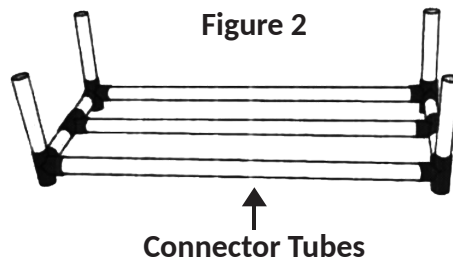

PECART

EQUIPMENT CART

Features:

- Durable and lightweight plastic construction
- Holds up to 32 basketballs, 40 soccer balls or playground balls, 150 jump ropes, and 48 hoops
- Heavy-duty swivel casters for mobility
- Nonmarring wheels protect indoor floors
- 61" x 19" x 62"
- White

Instructions:

Keep your gym organized with the Champion Sports Equipment Cart. Made of durable plastic, and equipped with heavy-duty swivel casters, this versatile equipment cart can be maneuvered out of the way whenever you want to free up more floor space.

1. Insert the 4 swivel casters into the bottom shelf. Figure 1
2. Assemble the shelves by inserting connector tubes. Figure 2
3. Stack shelves on top of rolling base and repeat to create remaining shelves. Figure 3
4. Position the accessory hook assembly onto the top posts. Figure 4

Assemble your ALL-TERRAIN EQUIPMENT CART with a rubber mallet or towel covered hammer.

PARTS:

- 1 Top Shelf
- 1 Bottom Shelf
- 1 Middle Shelf
- 16 Connector Tubes
- 2 Accessory Hangers
- 4 Swivel Caster Wheels