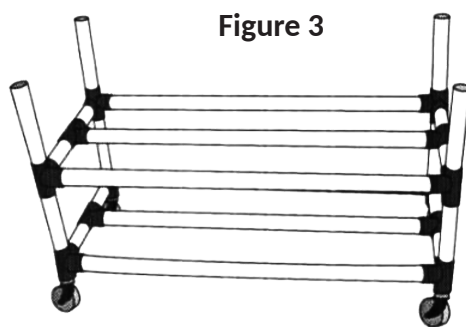

PECART

EQUIPMENT CART

Features:

- Durable and lightweight plastic construction
- Holds up to 32 basketballs, 40 soccer balls or playground balls, 150 jump ropes, and 48 hoops
- Heavy-duty swivel casters for mobility
- Nonmarring wheels protect indoor floors
- 61" x 19" x 62"
- White

Instructions:

Keep your gym organized with the Champion Sports Equipment Cart. Made of durable plastic, and equipped with heavy-duty swivel casters, this versatile equipment cart can be maneuvered out of the way whenever you want to free up more floor space.

1. Insert the 4 swivel casters into the bottom shelf. Figure 1
2. Assemble the shelves by inserting connector tubes. Figure 2
3. Stack shelves on top of rolling base and repeat to create remaining shelves. Figure 3
4. Position the accessory hook assembly onto the top posts. Figure 4

Assemble your ALL-TERRAIN EQUIPMENT CART with a rubber mallet or towel covered hammer.

PARTS:

- 1 Top Shelf
- 1 Bottom Shelf
- 1 Middle Shelf
- 16 Connector Tubes
- 2 Accessory Hangers
- 4 Swivel Caster Wheels