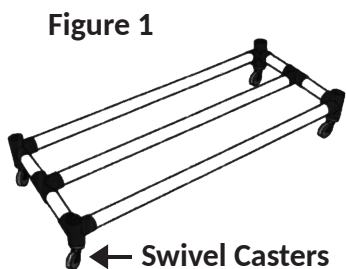

PECART

EQUIPMENT CART

Features:

- Durable and lightweight plastic construction
- Holds up to 32 basketballs, 40 soccer balls or playground balls, 150 jump ropes, and 48 hoops
- Heavy-duty swivel casters for mobility
- Nonmarring wheels protect indoor floors
- 61" x 19" x 62"
- White

Instructions:

Keep your gym organized with the Champion Sports Equipment Cart. Made of durable plastic, and equipped with heavy-duty swivel casters, this versatile equipment cart can be maneuvered out of the way whenever you want to free up more floor space.

1. Insert the 4 swivel casters into the bottom shelf. Figure 1
2. Assemble the shelves by inserting connector tubes. Figure 2
3. Stack shelves on top of rolling base and repeat to create remaining shelves. Figure 3
4. Position the accessory hook assembly onto the top posts. Figure 4

Assemble your ALL-TERRAIN EQUIPMENT CART with a rubber mallet or towel covered hammer.

PARTS:

- 1 Top Shelf
- 1 Bottom Shelf
- 1 Middle Shelf
- 16 Connector Tubes
- 2 Accessory Hangers
- 4 Swivel Caster Wheels