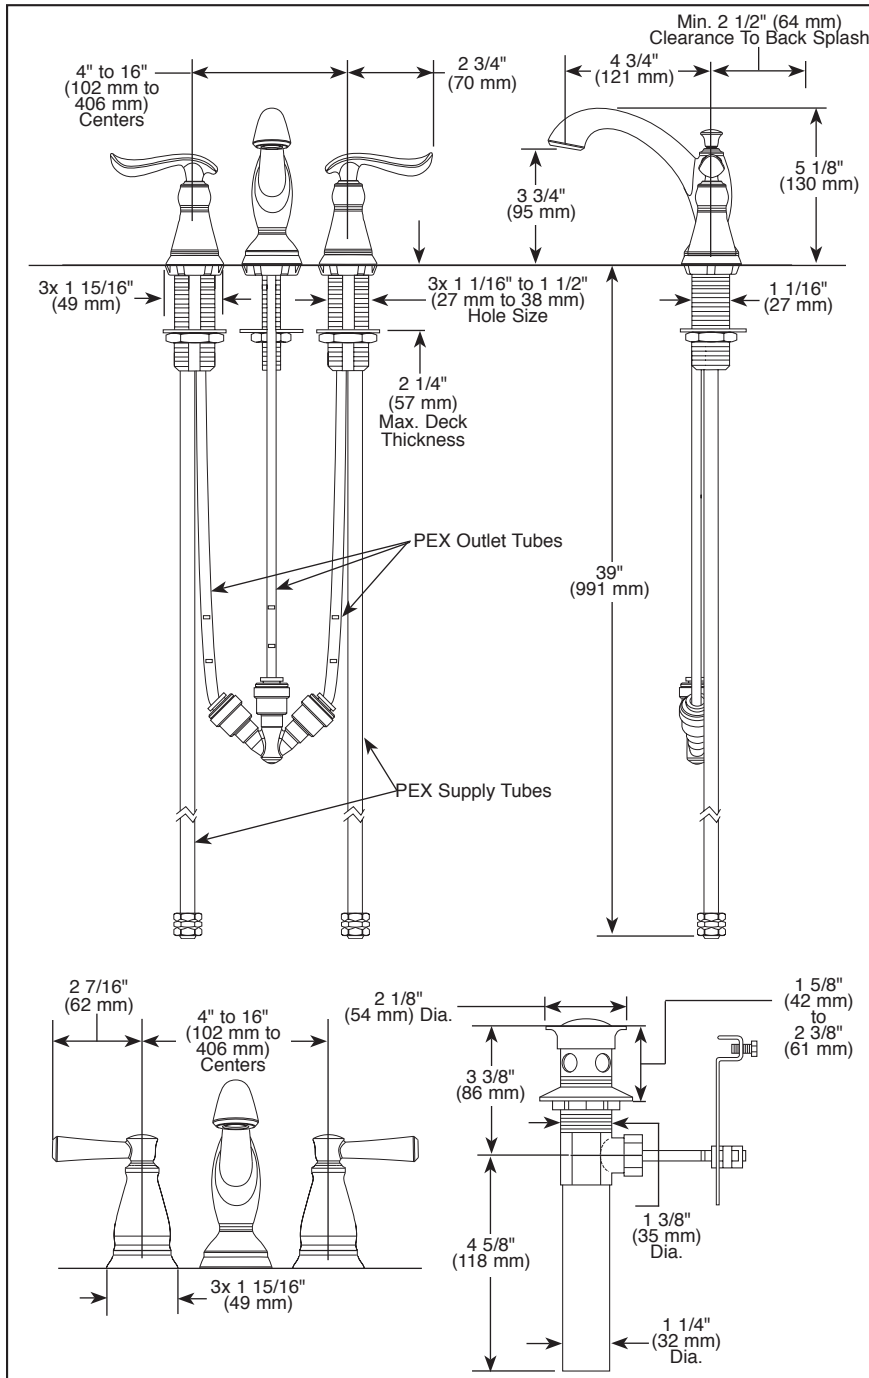

▲ Designate proper finish suffix

Delta reserves the right (1) to make changes in specifications and materials, and (2) to change or discontinue models, both without notice or obligation. Dimensions are for reference only. See current full-line price book or www.deltafaucet.com for finish options and product availability.

DSP-L-3594-MPU-DST Rev. F

Delta Faucet Company

55 E. 111th Street, Indianapolis, IN 46280
350 South Edgeware Road, St. Thomas, ON N5P 4L1
© 2019 Delta Faucet Company