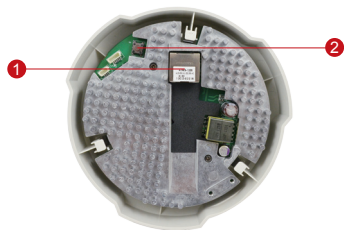

E58

2MP Indoor Dome with D/N, Adaptive IR, Basic WDR, SLLS, Fixed Lens

- 2 Megapixel with 1080p
- Day & Night with Superior Low Light Sensitivity and Adaptive IR LED
- Fixed Lens with f3.6mm / F1.85
- Basic WDR (75 dB)
- 30 fps at 1920 x 1080

PHOTO INDICATION

- 1 Ethernet Port
- 2 Reset Button

DIMENSION DIAGRAM

Unit: mm [inch]

ACCESSORY OPTIONS

Power Supply		
PPOE-0001		IEEE 802.3af PoE Injector for Class 1, 2 or 3 devices, with universal adapter

* For more mounting solutions, please refer to Project Planner on www.acti.com

PRODUCT SPECIFICATION

E58

• Device

Device Type	Indoor Dome
Image Sensor	Progressive Scan CMOS
Sensor Size	1/2.8"
Effective Pixels	1984(H) X 1225(V) (2.43 MP)
Horizontal Resolution	1100 TVL
Day / Night	Yes
Low Light Sensitivity	Superior
Minimum Illumination	Color: 0.1 lux at F1.85 (30 IRE, 2400°K); B/W: 0 lux (IR LED on)
Color to B/W Switch	ISP based switch, configurable
Mechanical IR Cut Filter	Yes
IR Sensitivity Range	700~1100nm
IR LED	Adaptive IR LED x 10 (850nm)
IR Working Distance	30 m (0 lux, 30 IRE, Gain 255, Auto shutter mode)
Electronic Shutter	1/5 ~ 1/2,000 sec (manual mode); 1/5 ~ 1/10,000 sec (auto mode)
S/N Ratio	52 dB

• General

Power Source / Consumption	PoE Class 2 (IEEE802.3af) / 4.8W (IR on)
Weight	377g (0.831lb)
Dimensions (Ø x H)	128 mm x 99 mm (5.04" x 3.90")
Mount Type	Surface, Pendant, Wall, Corner, Pole, Flush, Gang box
Starting Temperature	-10 °C ~ 50 °C (14 °F ~ 122 °F)
Operating Temperature	-10 °C ~ 50 °C (14 °F ~ 122 °F)
Operating Humidity	10% ~ 85% RH
Approvals	CE (EN 55022 Class B, EN 55024), FCC (Part15 Subpart B Class B), UL (for optional PoE injector)