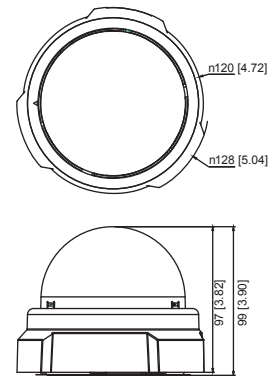

E58

2MP Indoor Dome with D/N, Adaptive IR, Basic WDR, SLLS, Fixed Lens

- 2 Megapixel with 1080p
- Day & Night with Superior Low Light Sensitivity and Adaptive IR LED
- Fixed Lens with f3.6mm / F1.85
- Basic WDR (75 dB)
- 30 fps at 1920 x 1080

PHOTO INDICATION

- 1 Ethernet Port
- 2 Reset Button

DIMENSION DIAGRAM

Unit: mm [inch]

ACCESSORY OPTIONS

Power Supply		
PPOE-0001		IEEE 802.3af PoE Injector for Class 1, 2 or 3 devices, with universal adapter

• Lens

Focal Length / Aperture	Fixed focal, f3.6 mm / F1.85
Iris	Fixed iris
Focus	Fixed focus
Lens Mount	Board mount
Horizontal Viewing Angle	87.5°
Viewing Angle Adjustment	Pan: 0°~330°; Tilt: 20°~90°

• Video

• General

Power Source / Consumption	PoE Class 2 (IEEE802.3af) / 4.8W (IR on)
Weight	377g (0.831lb)
Dimensions (Ø x H)	128 mm x 99 mm (5.04" x 3.90")
Mount Type	Surface, Pendant, Wall, Corner, Pole, Flush, Gang box
Starting Temperature	-10 °C ~ 50 °C (14 °F ~ 122 °F)
Operating Temperature	-10 °C ~ 50 °C (14 °F ~ 122 °F)
Operating Humidity	10% ~ 85% RH
Approvals	CE (EN 55022 Class B, EN 55024), FCC (Part15 Subpart B Class B), UL (for optional PoE injector)