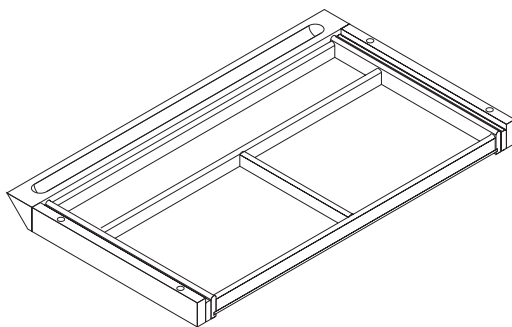

Model No.NCD

Napoli Center Drawer

ASSEMBLY INSTRUCTIONS

CALL 1-800-822-8037 FOR ASSISTANCE

PARTS LIST

Name	Part	Qty.
A	 S050	4

Name	Part	Qty.
B		1

1