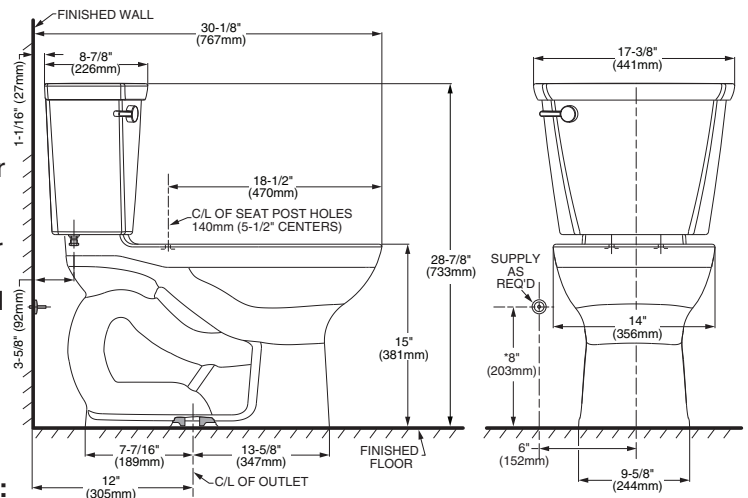

### CADET® PRO™ ELONGATED TOILET

- 215CA.104**
  - Features the **Cadet® Flushing System**
  - Vitreous china
  - High Efficiency Toilet (HET), ultra-low consumption (4.8 Lpf/1.28 gpf), utilizes 20% less water
  - Meets EPA WaterSense® criteria (pending)
  - Trade exclusive tank
  - PowerWash® rim scrubs bowl with each flush
  - Robust metal trip lever & metal shank fill valve
  - Includes EZ-Install Tools w/color match bowl caps
  - EverClean® surface included
  - Oversized 3" flush valve
  - Fully-glazed 2-1/8" trapway
  - 12" (305mm) rough-in
  - Generous 9" x 8" water surface area
  - Chrome finish trip lever is supplied
  - 1,000g MaP Score\*\* at 1.28gpf
  - 5 year warranty
- 3517C.101** Elongated Bowl
- 4188A.104** Tank

#### Nominal Dimensions:

767 x 441 x 733mm (30-1/8" x 17-3/8" x 28-7/8")

Fixture only, seat and supply sold separately

#### Alternative Tank Configurations Available:

- 4188A.154** Tank complete with Aquaguard Liner
- 4188A.164** Tank complete with tank cover locking device
- 4188A.174** Tank complete with Aquaguard Liner and tank cover locking device
- 4188A.105** Tank complete with trip lever located on right side
- 4188A.165** Tank complete with tank cover locking device and trip lever located on right side

#### NOTES:

THIS TOILET IS DESIGNED TO ROUGH-IN AT A MINIMUM DIMENSION OF 305MM (12") FROM FINISHED WALL TO C/L OF OUTLET. SUPPLY NOT INCLUDED WITH FIXTURE AND MUST BE ORDERED SEPARATELY. \* DIMENSION SHOWN FOR LOCATION OF SUPPLY IS SUGGESTED.