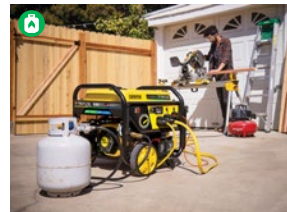

## SHIELD®

**CARBON MONOXIDE  
AUTO-SHUTOFF SYSTEM**

OIL INCLUDED

Champion's 4000-watt natural gas ready generator features CO Shield® carbon monoxide auto shutoff system. Also operating on Tri-Fuel technology, allowing it to run on natural gas, gasoline, or propane. This unit meets ANSI/PGMA G300-2018 requirements and includes a 25-foot natural gas hose kit.