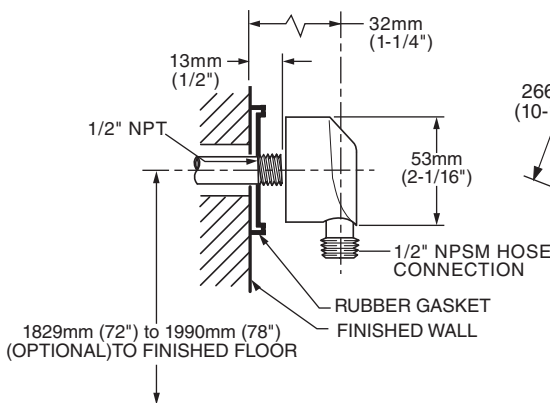

MODEL NUMBER:

☐ **1662.843 FloWise Square Shower System Kit**

Includes:

- FloWise Square 3-function Hand Shower
- Hose
- Wall Supply
- Standard Slide Bar

GENERAL DESCRIPTION:

Complete shower system kit includes: a wall supply with 1/2" NPT female inlet, 1/2" NPSM male outlet; a 59" (1500mm) shower hose; a FloWise water saving hand shower; and a 25" standard slide bar. Hand shower adjusts from an Ultra Water Saving Turbine Spray at 1.5gpm to a Combination spray at 2.0gpm to a Full spray at 2.0gpm. Hand shower uses 40% less water when in Ultra Water Saving mode and 20% when in Combination or Full spray modes. Hand Shower rated at 2.0gpm/7.6L/min. maximum flow rate. Auto Return feature always returns hand shower to 1.5gpm Ultra Water Saving mode when water is turned off. Hand shower always starts in Ultra Water Saving mode. Adjustable shower holder can be set at any height or position along the bar and angle up to 45°. Kit includes double check valves to prevent cross flow of hot and cold water.

SLIDE BAR

Simple Height Adjustment: Allows positioning of the personal shower anywhere along the bar.

SELECTION OF FINISHES

Available Finishes: Wide range of durable finishes.

SUGGESTED SPECIFICATION:

Shower system shall feature a wall supply with 1/2" NPT female inlets, 1/2" NPSM male outlet, 59" hose, water saving hand shower and a 25" standard slide bar. Hand shower shall save up to 40% in water usage. Hand shower shall always start at 1.5gpm/5.7L/min. and have multiple functions for user's personal selection. Kit shall include double check valves to prevent cross flow of hot and cold water. Fitting shall be American Standard Model # 1662.843._____.