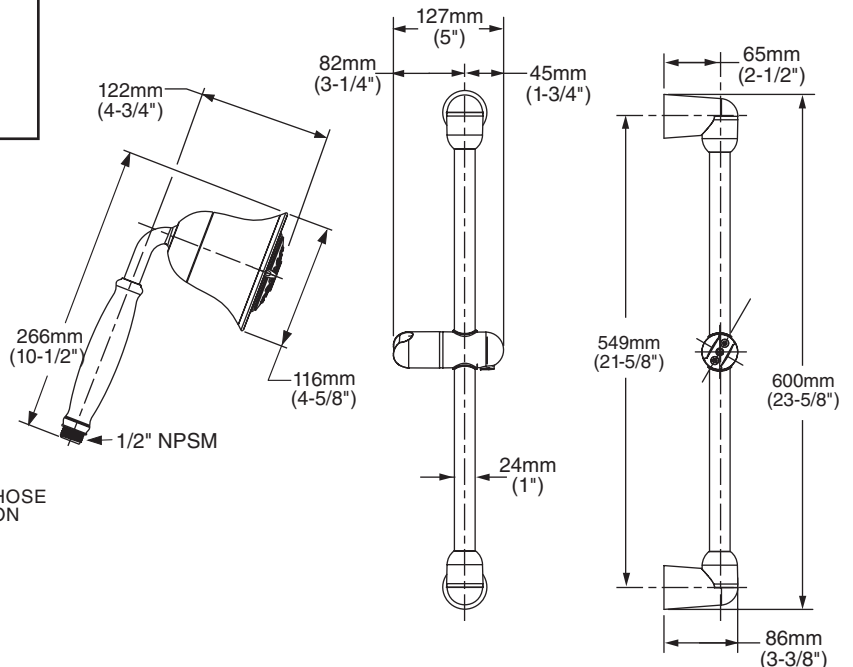

MODEL NUMBER:

☐ **1662.843 FloWise Square Shower System Kit**

Includes:

- FloWise Square 3-function Hand Shower
- Hose
- Wall Supply
- Standard Slide Bar

GENERAL DESCRIPTION:

Complete shower system kit includes: a wall supply with 1/2" NPT female inlet, 1/2" NPSM male outlet; a 59" (1500mm) shower hose; a FloWise water saving hand shower; and a 25" standard slide bar. Hand shower adjusts from an Ultra Water Saving Turbine Spray at 1.5gpm to a Combination spray at 2.0gpm to a Full spray at 2.0gpm. Hand shower uses 40% less water when in Ultra Water Saving mode and 20% when in Combination or Full spray modes. Hand Shower rated at 2.0gpm/7.6L/min. maximum flow rate. Auto Return feature always returns hand shower to 1.5gpm Ultra Water Saving mode when water is turned off. Hand shower always starts in Ultra Water Saving mode. Adjustable shower holder can be set at any height or position along the bar and angle up to 45°. Kit includes double check valves to prevent cross flow of hot and cold water.

SLIDE BAR

Simple Height Adjustment: Allows positioning of the personal shower anywhere along the bar.

SELECTION OF FINISHES

Available Finishes: Wide range of durable finishes.

SUGGESTED SPECIFICATION:

Shower system shall feature a wall supply with 1/2" NPT female inlets, 1/2" NPSM male outlet, 59" hose, water saving hand shower and a 25" standard slide bar. Hand shower shall save up to 40% in water usage. Hand shower shall always start at 1.5gpm/5.7L/min. and have multiple functions for user's personal selection. Kit shall include double check valves to prevent cross flow of hot and cold water. Fitting shall be American Standard Model # 1662.843._____.