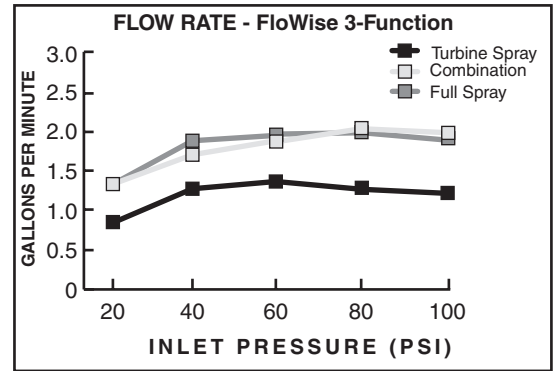

CODES AND STANDARDS

Install as required to comply with local code requirements.

ASME A112.18.1
CSA 125

Product Number	Description	Finish Options		
		Polished Chrome	Oil Rubbed Bronze	PVD Satin Nickel
		002	224	295
1662.843	FloWise Square Shower System Kit. Contains FloWise Square 3-function hand shower, hose, wall supply and standard slide bar.