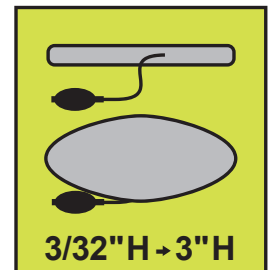

3/32" H → 3" H

GAP SPAN