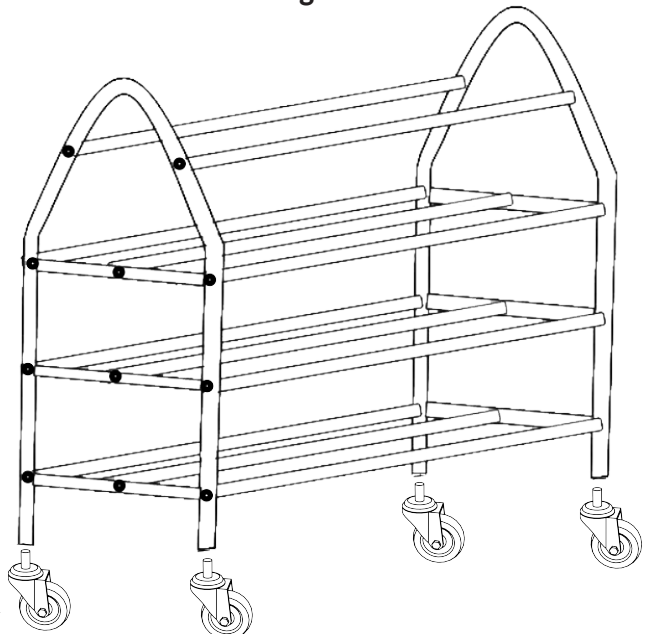

## Features:

- 1" Diameter heavy-duty powder-coated steel 4-tier rack for multiple sport and game balls
- Easily store and access from both sides
- Large metal casters with heavy-duty non-marring wheels easily roll and lock in place
- Holds up to 35 basketballs
- 51"L x 18.5"W x 54"H
- Red

## Instructions:

The Champion Sports Pro Ball Cart stores up to 35 balls for multiple sports!

1. Assemble rack sides to horizontal bars using 11 screws. Complete one side before starting the other. Figure 1
2. Repeat by attaching the other side to the horizontal bars. Secure them with remaining 11 screws. Figure 2
3. Insert swivel casters by pushing them securely into posts. Figure 3

Figure 1

Figure 2

Figure 3

Swivel Casters →

### PARTS:

- 2 Semi A-Frame Sides
- 11 Horizontal Bars
- 22 Screws
- 4 Swivel Casters with wheels