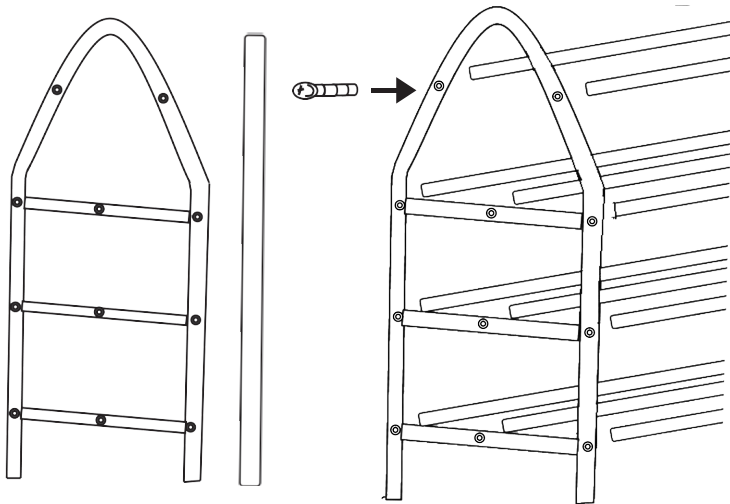

## Features:

- 1" Diameter heavy-duty powder-coated steel 4-tier rack for multiple sport and game balls
- Easily store and access from both sides
- Large metal casters with heavy-duty non-marring wheels easily roll and lock in place
- Holds up to 35 basketballs
- 51"L x 18.5"W x 54"H
- Red

## Instructions:

The Champion Sports Pro Ball Cart stores up to 35 balls for multiple sports!

1. Assemble rack sides to horizontal bars using 11 screws. Complete one side before starting the other. Figure 1
2. Repeat by attaching the other side to the horizontal bars. Secure them with remaining 11 screws. Figure 2
3. Insert swivel casters by pushing them securely into posts. Figure 3

Figure 1

Figure 2

Figure 3

Swivel Casters →

### PARTS:

- 2 Semi A-Frame Sides
- 11 Horizontal Bars
- 22 Screws
- 4 Swivel Casters with wheels