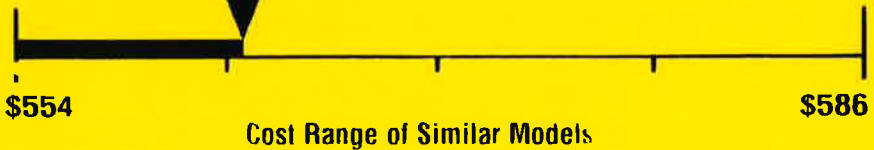

U.S. Government

Federal law prohibits removal of this label before consumer purchase

ENERGYGUIDE

Water Heater – ELECTRIC

Capacity (1st hour rating) : 61 GALLONS

Rheem Sales Company, Inc.

Model MR50245
B00000

Estimated Yearly Energy Cost

\$561

4671 kWh

Estimated Yearly Electricity Use

Your cost will depend on your utility rates and use.

- Cost range based only on models of similar capacity fueled by electricity
- Estimated energy cost is based on a national average electricity cost of 12.00 cents per kWh.
- For more information, visit www.ftc.gov/energy